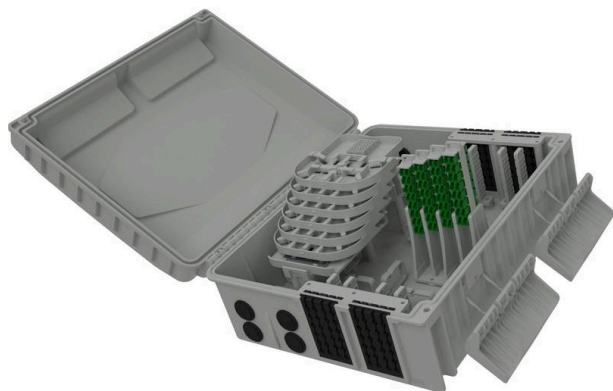

# Excel Encasa 48 Fibre Distribution Point with 8 LCA Connections + 1x 1:8 Splitter Black

Item Code: 948-054

**excel**  
without compromise.

**FTTx**  
solutions

✕ Designated splitter area

✕ IP56 rated

✕ Accepts LC duplex or SC simplex

## Product Overview

The Encasa range of fibre distribution points have been designed to fit within the FTTx network. These enclosures can be aerial or wall mounted. Made from 100% virgin UL 94 V-0 rated material, UV stable and are IP56 rated, allowing them to be used in both internal and external applications. This Encasa fibre distribution point accommodates 48 fibres (using LC connections) or 32 fibres (using SC connections).

Flexibility is increased through the option to use the enclosure for traditional splicing of cables with a capacity of 120 fibres and the installation of pre-terminated cables via the 96 split gland cable exit points 48 on the top and bottom of the enclosure that accept both flat and round cable. The use of splitters is also possible with mounting positions for up to 12 units found under the splice trays. Each enclosure comes pre-loaded with APC adaptors and splitters.