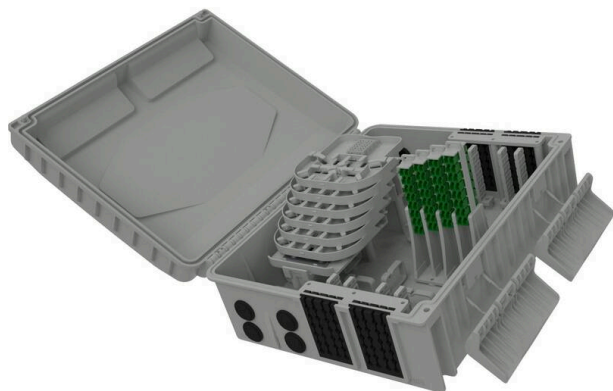

# Excel Encasa 48 Fibre Distribution Point with 16 LCA Connections + 2x 1:8 Splitter Black

Item Code: 948-056

**excel**  
without compromise.

**FTTx**  
solutions

Designated splitter area

IP56 rated

Accepts LC quad or SC duplex flangless adaptors

## Product Overview

The Encasa range of fibre distribution points have been designed to fit within the FTTx network. These enclosures can be aerial or wall mounted. Made from 100% virgin UL 94 V-0 rated material, UV stable and are IP56 rated, allowing them to be used in both internal and external applications. This Encasa fibre distribution point accommodates 48 fibres (using LC connections) or 32 fibres (using SC connections).

Flexibility is increased through the option to use the enclosure for traditional splicing of cables with a capacity of 120 fibres and the installation of pre-terminated cables via the 96 split gland cable exit points 48 on the top and bottom of the enclosure that accept both flat and round cable. The use of splitters is also possible with mounting positions for up to 12 units found under the splice trays. Each enclosure comes pre-loaded with APC adaptors and splitters.