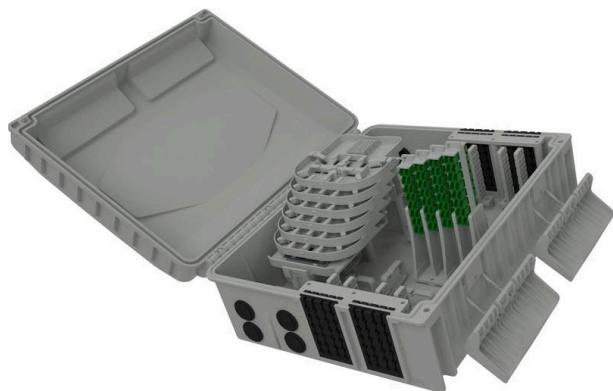

Excel Encasa 48 Fibre Distribution Point with 16 LCA Connections + 2x 1:8 Splitter Black

Item Code: 948-056

excel
without compromise.

FTTx
solutions

✕ Designated splitter area

✕ IP56 rated

✕ Accepts LC duplex or SC simplex

✕ Internal/external

✕ UL 94 V-0

✕ RoHS compliant

Product Overview

The Encasa range of fibre distribution points have been designed to fit within the FTTx network. These enclosures can be aerial or wall mounted. Made from 100% virgin UL 94 V-0 rated material, UV stable and are IP56 rated, allowing them to be used in both internal and external applications. This Encasa fibre distribution point accommodates 48 fibres (using LC connections) or 32 fibres (using SC connections).

Flexibility is increased through the option to use the enclosure for traditional splicing of cables with a capacity of 120 fibres and the installation of pre-terminated cables via the 96 split gland cable exit points 48 on the top and bottom of the enclosure that accept both flat and round cable. The use of splitters is also possible with mounting positions for up to 12 units found under the splice trays. Each enclosure comes pre-loaded with APC adaptors and splitters.

The splitters are terminated with APC connections on the outgoing end and unterminated on the incoming end as standard. Options are available to have adaptors and standard pigtailed or loaded with adaptors only. The adaptor field has been designed so each stack of adaptors can be pulled up to allow better access to plug and unplug connections.