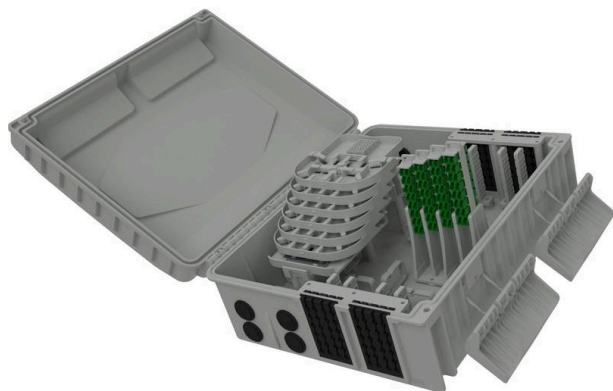

Excel Encasa 48 Fibre Distribution Point with 16 LCA Connections + 2x 1:8 Splitter Grey

Item Code: 948-057

excel
without compromise.

FTTx
solutions

✕ Designated splitter area

✕ IP56 rated

✕ Accepts LC duplex or SC simplex

✕ Internal/external

✕ UL 94 V-0

✕ RoHS compliant

Product Overview

The Encasa range of fibre distribution points have been designed to fit within the FTTx network. These enclosures can be aerial or wall mounted. Made from 100% virgin UL 94 V-0 rated material, UV stable and are IP56 rated, allowing them to be used in both internal and external applications. This Encasa fibre distribution point accommodates 48 fibres (using LC connections) or 32 fibres (using SC connections).

Flexibility is increased through the option to use the enclosure for traditional splicing of cables with a capacity of 120 fibres and the installation of pre-terminated cables via the 96 split gland cable exit points 48 on the top and bottom of the enclosure that accept both flat and round cable. The use of splitters is also possible with mounting positions for up to 12 units found under the splice trays. Each enclosure comes pre-loaded with APC adaptors and splitters.

The splitters are terminated with APC connections on the outgoing end and unterminated on the incoming end as standard. Options are available to have adaptors and standard pigtailed or loaded with adaptors only. The adaptor field has been designed so each stack of adaptors can be pulled up to allow better access to plug and unplug connections.