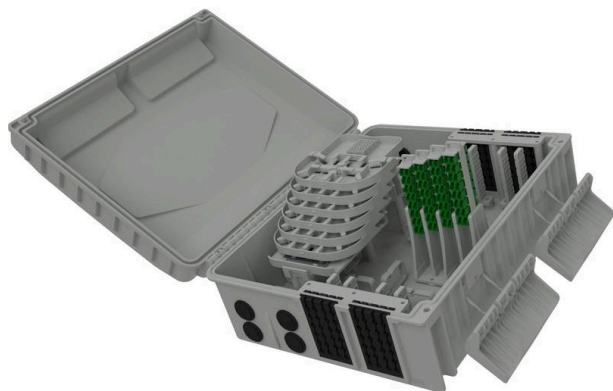

# Excel Encasa 48 Fibre Distribution Point with 24 LCA Connections + 3x 1:8 Splitter Black

Item Code: 948-058

**excel**  
without compromise.

**FTTx**  
solutions

✕ Designated splitter area

✕ IP56 rated

✕ Accepts LC duplex or SC simplex

## Product Overview

The Encasa range of fibre distribution points have been designed to fit within the FTTx network. These enclosures can be aerial or wall mounted. Made from 100% virgin UL 94 V-0 rated material, UV stable and are IP56 rated, allowing them to be used in both internal and external applications. This Encasa fibre distribution point accommodates 48 fibres (using LC connections) or 32 fibres (using SC connections).

Flexibility is increased through the option to use the enclosure for traditional splicing of cables with a capacity of 120 fibres and the installation of pre-terminated cables via the 96 split gland cable exit points 48 on the top and bottom of the enclosure that accept both flat and round cable. The use of splitters is also possible with mounting positions for up to 12 units found under the splice trays. Each enclosure comes pre-loaded with APC adaptors and splitters.