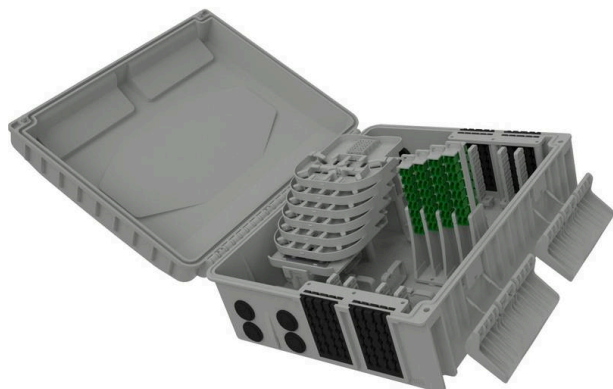

Excel Encasa 48 Fibre Distribution Point with 32 LCA Connections + 4x 1:8 Splitter Black

Item Code: 948-060

excel
without compromise.

FTTx
solutions

✕ Designated splitter area

✕ IP56 rated

✕ Accepts LC duplex or SC simplex

✕ Internal/external

✕ UL 94 V-0

✕ RoHS compliant

Product Overview

The Encasa range of fibre distribution points have been designed to fit within the FTTx network. These enclosures can be aerial or wall mounted. Made from 100% virgin UL 94 V-0 rated material, UV stable and are IP56 rated, allowing them to be used in both internal and external applications. This Encasa fibre distribution point accommodates 48 fibres (using LC connections) or 32 fibres (using SC connections).

Flexibility is increased through the option to use the enclosure for traditional splicing of cables with a capacity of 120 fibres and the installation of pre-terminated cables via the 96 split gland cable exit points 48 on the top and bottom of the enclosure that accept both flat and round cable. The use of splitters is also possible with mounting positions for up to 12 units found under the splice trays. Each enclosure comes pre-loaded with APC adaptors and splitters.

The splitters are terminated with APC connections on the outgoing end and unterminated on the incoming end as standard. Options are available to have adaptors and standard pigtailed or loaded with adaptors only. The adaptor field has been designed so each stack of adaptors can be pulled up to allow better access to plug and unplug connections.