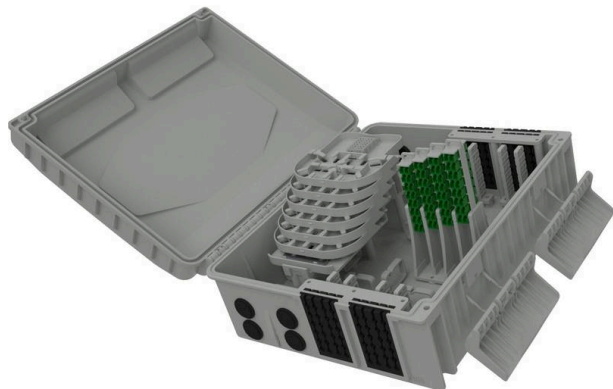

Excel Encasa 48 Fibre Distribution Point with 32 LCA Connections + 4x 1:8 Splitter Black

Item Code: 948-060

excel
without compromise.

FTTx
solutions

✕ Designated splitter area

✕ IP56 rated

✕ Accepts LC duplex or SC simplex

✕ Internal/external

✕ UL 94 V-0

✕ RoHS compliant

Product Overview

The Encasa range of fibre distribution points have been designed to fit within the FTTx network. These enclosures can be aerial or wall mounted. Made from 100% virgin UL 94 V-0 rated material, UV stable and are IP56 rated, allowing them to be used in both internal and external applications. This Encasa fibre distribution point accommodates 48 fibres (using LC connections) or 32 fibres (using SC connections).

Flexibility is increased through the option to use the enclosure for traditional splicing of cables with a capacity of 120 fibres and the installation of pre-terminated cables via the 96 split gland cable exit points 48 on the top and bottom of the enclosure that accept both flat and round cable. The use of splitters is also possible with mounting positions for up to 12 units found under the splice trays. Each enclosure comes pre-loaded with APC adaptors and splitters.

The splitters are terminated with APC connections on the outgoing end and unterminated on the incoming end as standard. Options are available to have adaptors and standard pigtails or loaded with adaptors only. The adaptor field has been designed so each stack of adaptors can be pulled up to allow better access to plug and unplug connections.