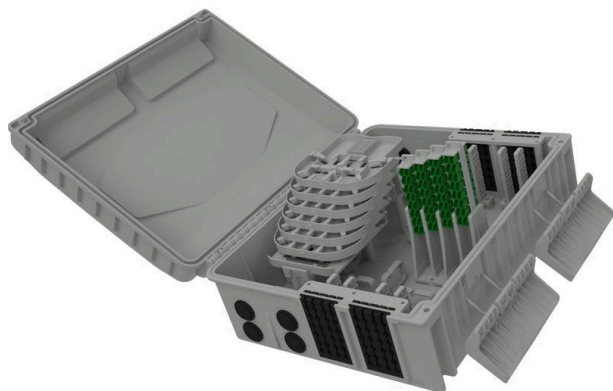

Excel Encasa 48 Fibre Distribution Point with 32 LCA Connections + 2x 1:16 Splitter Black

Item Code: 948-064

excel
without compromise.

FTTx
solutions

✕ Designated splitter area

✕ IP56 rated

✕ Accepts LC duplex or SC simplex

✕ Internal/external

✕ UL 94 V-0

✕ RoHS compliant

Product Overview

The Encasa range of fibre distribution points have been designed to fit within the FTTx network. These enclosures can be aerial or wall mounted. Made from 100% virgin UL 94 V-0 rated material, UV stable and are IP56 rated, allowing them to be used in both internal and external applications. This Encasa fibre distribution point accommodates 48 fibres (using LC connections) or 32 fibres (using SC connections).

Flexibility is increased through the option to use the enclosure for traditional splicing of cables with a capacity of 120 fibres and the installation of pre-terminated cables via the 96 split gland cable exit points 48 on the top and bottom of the enclosure that accept both flat and round cable. The use of splitters is also possible with mounting positions for up to 12 units found under the splice trays. Each enclosure comes pre-loaded with APC adaptors and splitters.

The splitters are terminated with APC connections on the outgoing end and unterminated on the incoming end as standard. Options are available to have adaptors and standard pigtailed or loaded with adaptors only. The adaptor field has been designed so each stack of adaptors can be pulled up to allow better access to plug and unplug connections.