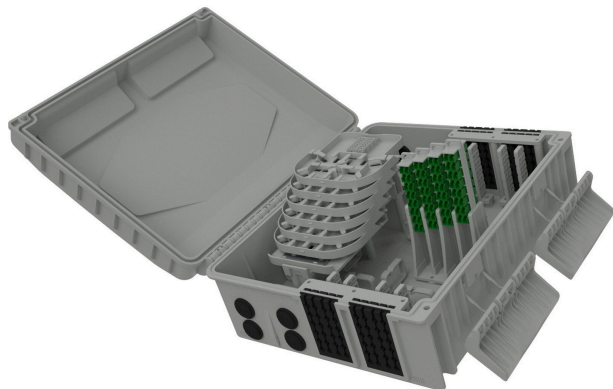

# Excel Encasa 48 Fibre Distribution Point with 32 LCA Connections + 1x 1:32 Splitter Black

Item Code: 948-066

**excel**  
without compromise.

**FTTx**  
solutions

✕ Designated splitter area

✕ IP56 rated

✕ Accepts LC quad or SC duplex flangless adaptors

## Product Overview

The Encasa range of fibre distribution points have been designed to fit within the FTTx network. These enclosures can be aerial or wall mounted. Made from 100% virgin UL 94 V-0 rated material, UV stable and are IP56 rated, allowing them to be used in both internal and external applications. This Encasa fibre distribution point accommodates 48 fibres (using LC connections) or 32 fibres (using SC connections).

Flexibility is increased through the option to use the enclosure for traditional splicing of cables with a capacity of 120 fibres and the installation of pre-terminated cables via the 96 split gland cable exit points 48 on the top and bottom of the enclosure that accept both flat and round cable. The use of splitters is also possible with mounting positions for up to 12 units found under the splice trays. Each enclosure comes pre-loaded with APC adaptors and splitters.