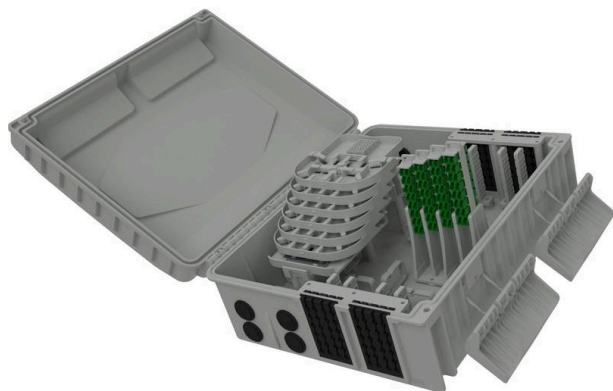

# Excel Encasa 48 Fibre Distribution Point with 32 LCA Connections + 1x 1:32 Splitter Black

Item Code: 948-066

**excel**  
without compromise.

**FTTx**  
solutions

✕ Designated splitter area

✕ IP56 rated

✕ Accepts LC duplex or SC simplex

## Product Overview

The Encasa range of fibre distribution points have been designed to fit within the FTTx network. These enclosures can be aerial or wall mounted. Made from 100% virgin UL 94 V-0 rated material, UV stable and are IP56 rated, allowing them to be used in both internal and external applications. This Encasa fibre distribution point accommodates 48 fibres (using LC connections) or 32 fibres (using SC connections).

Flexibility is increased through the option to use the enclosure for traditional splicing of cables with a capacity of 120 fibres and the installation of pre-terminated cables via the 96 split gland cable exit points 48 on the top and bottom of the enclosure that accept both flat and round cable. The use of splitters is also possible with mounting positions for up to 12 units found under the splice trays. Each enclosure comes pre-loaded with APC adaptors and splitters.