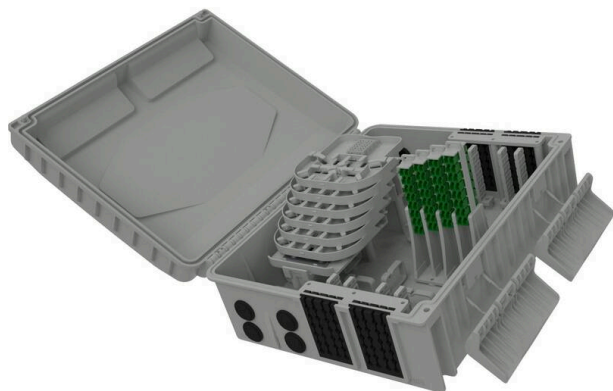

# Excel Encasa 48 Fibre Distribution Point with 4 SCA Connections Black

Item Code: 948-100

Designated splitter area

IP56 rated

Accepts LC quad or SC duplex flangless adaptors

Internal/external

UL 94 V-0

RoHS compliant

## Product Overview

The Encasa range of fibre distribution points have been designed to fit within the FTTx network. These enclosures can be aerial or wall mounted. Made from 100% virgin UL 94 V-0 rated material, UV stable and are IP56 rated, allowing them to be used in both internal and external applications. This Encasa fibre distribution point accommodates 48 fibres (using LC connections) or 32 fibres (using SC connections).

Flexibility is increased through the option to use the enclosure for traditional splicing of cables with a capacity of 120 fibres and the installation of pre-terminated cables via the 96 split gland cable exit points 48 on the top and bottom of the enclosure that accept both flat and round cable. The use of splitters is also possible with mounting positions for up to 12 units found under the splice trays. Each enclosure comes pre-loaded with APC adaptors and splitters.

The splitters are terminated with APC connections on the outgoing end and unterminated on the incoming end as standard. Options are available to have adaptors and standard pigtailed or loaded with adaptors only. The adaptor field has been designed so each stack of adaptors can be pulled up to allow better access to plug and unplug connections.