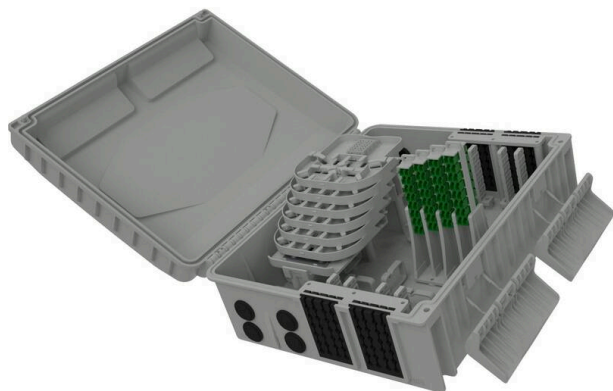

Excel Encasa 48 Fibre Distribution Point with 8 SCA Connections Black

Item Code: 948-102

excel
without compromise.

FTTx
solutions

Designated splitter area

IP56 rated

Accepts LC quad or SC duplex flangless adaptors

Internal/external

UL 94 V-0

RoHS compliant

Product Overview

The Encasa range of fibre distribution points have been designed to fit within the FTTx network. These enclosures can be aerial or wall mounted. Made from 100% virgin UL 94 V-0 rated material, UV stable and are IP56 rated, allowing them to be used in both internal and external applications. This Encasa fibre distribution point accommodates 48 fibres (using LC connections) or 32 fibres (using SC connections).

Flexibility is increased through the option to use the enclosure for traditional splicing of cables with a capacity of 120 fibres and the installation of pre-terminated cables via the 96 split gland cable exit points 48 on the top and bottom of the enclosure that accept both flat and round cable. The use of splitters is also possible with mounting positions for up to 12 units found under the splice trays. Each enclosure comes pre-loaded with APC adaptors and splitters.

The splitters are terminated with APC connections on the outgoing end and unterminated on the incoming end as standard. Options are available to have adaptors and standard pigtailed or loaded with adaptors only. The adaptor field has been designed so each stack of adaptors can be pulled up to allow better access to plug and unplug connections.