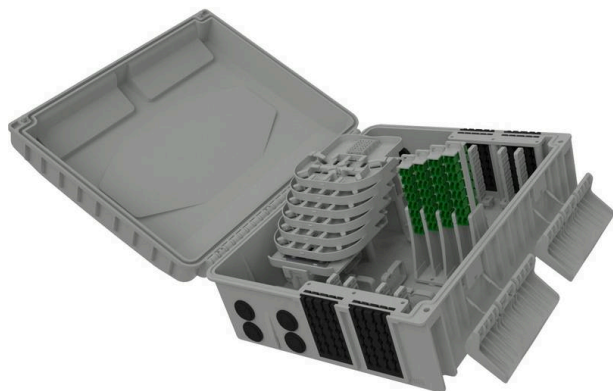

# Excel Encasa 48 Fibre Distribution Point with 8 SCA Connections Grey

Item Code: 948-103

**excel**  
without compromise.

**FTTx**  
solutions

✕ Designated splitter area

✕ IP56 rated

✕ Accepts LC duplex or SC simplex

## Product Overview

The Encasa range of fibre distribution points have been designed to fit within the FTTx network. These enclosures can be aerial or wall mounted. Made from 100% virgin UL 94 V-0 rated material, UV stable and are IP56 rated, allowing them to be used in both internal and external applications. This Encasa fibre distribution point accommodates 48 fibres (using LC connections) or 32 fibres (using SC connections).

Flexibility is increased through the option to use the enclosure for traditional splicing of cables with a capacity of 120 fibres and the installation of pre-terminated cables via the 96 split gland cable exit points 48 on the top and bottom of the enclosure that accept both flat and round cable. The use of splitters is also possible with mounting positions for up to 12 units found under the splice trays. Each enclosure comes pre-loaded with APC adaptors and splitters.