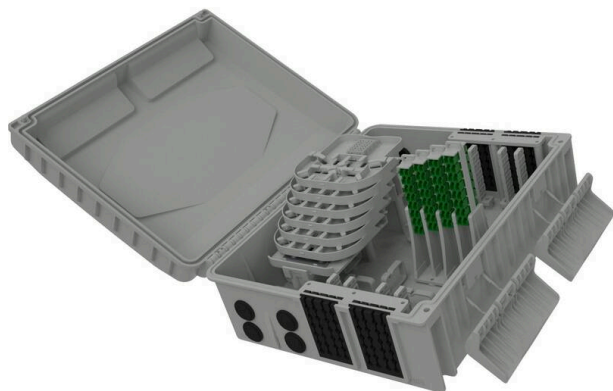

Excel Encasa 48 Fibre Distribution Point with 12 SCA Connections Black

Item Code: 948-104

excel
without compromise.

FTTx
solutions

Designated splitter area

IP56 rated

Accepts LC quad or SC duplex flangless adaptors

Internal/external

UL 94 V-0

RoHS compliant

Product Overview

The Encasa range of fibre distribution points have been designed to fit within the FTTx network. These enclosures can be aerial or wall mounted. Made from 100% virgin UL 94 V-0 rated material, UV stable and are IP56 rated, allowing them to be used in both internal and external applications. This Encasa fibre distribution point accommodates 48 fibres (using LC connections) or 32 fibres (using SC connections).

Flexibility is increased through the option to use the enclosure for traditional splicing of cables with a capacity of 120 fibres and the installation of pre-terminated cables via the 96 split gland cable exit points 48 on the top and bottom of the enclosure that accept both flat and round cable. The use of splitters is also possible with mounting positions for up to 12 units found under the splice trays. Each enclosure comes pre-loaded with APC adaptors and splitters.

The splitters are terminated with APC connections on the outgoing end and unterminated on the incoming end as standard. Options are available to have adaptors and standard pigtailed or loaded with adaptors only. The adaptor field has been designed so each stack of adaptors can be pulled up to allow better access to plug and unplug connections.