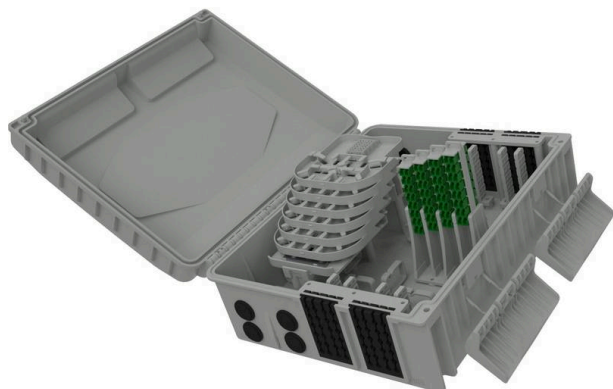

Excel Encasa 48 Fibre Distribution Point with 16 SCA Connections Black

Item Code: 948-106

excel
without compromise.

FTTx
solutions

✕ Designated splitter area

✕ IP56 rated

✕ Accepts LC duplex or SC simplex

✕ Internal/external

✕ UL 94 V-0

✕ RoHS compliant

Product Overview

The Encasa range of fibre distribution points have been designed to fit within the FTTx network. These enclosures can be aerial or wall mounted. Made from 100% virgin UL 94 V-0 rated material, UV stable and are IP56 rated, allowing them to be used in both internal and external applications. This Encasa fibre distribution point accommodates 48 fibres (using LC connections) or 32 fibres (using SC connections).

Flexibility is increased through the option to use the enclosure for traditional splicing of cables with a capacity of 120 fibres and the installation of pre-terminated cables via the 96 split gland cable exit points 48 on the top and bottom of the enclosure that accept both flat and round cable. The use of splitters is also possible with mounting positions for up to 12 units found under the splice trays. Each enclosure comes pre-loaded with APC adaptors and splitters.

The splitters are terminated with APC connections on the outgoing end and unterminated on the incoming end as standard. Options are available to have adaptors and standard pigtailed or loaded with adaptors only. The adaptor field has been designed so each stack of adaptors can be pulled up to allow better access to plug and unplug connections.