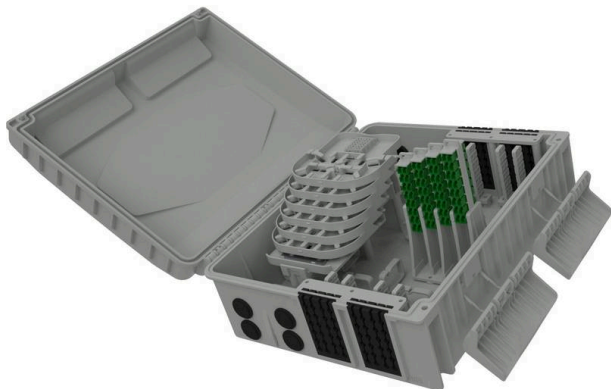

Excel Encasa 48 Fibre Distribution Point with 24 SCA Connections Grey

Item Code: 948-109

excel
without compromise.

FTTx
solutions

✕ Designated splitter area

✕ IP56 rated

✕ Accepts LC duplex or SC simplex

✕ Internal/external

✕ UL 94 V-0

✕ RoHS compliant

Product Overview

The Encasa range of fibre distribution points have been designed to fit within the FTTx network. These enclosures can be aerial or wall mounted. Made from 100% virgin UL 94 V-0 rated material, UV stable and are IP56 rated, allowing them to be used in both internal and external applications. This Encasa fibre distribution point accommodates 48 fibres (using LC connections) or 32 fibres (using SC connections).

Flexibility is increased through the option to use the enclosure for traditional splicing of cables with a capacity of 120 fibres and the installation of pre-terminated cables via the 96 split gland cable exit points 48 on the top and bottom of the enclosure that accept both flat and round cable. The use of splitters is also possible with mounting positions for up to 12 units found under the splice trays. Each enclosure comes pre-loaded with APC adaptors and splitters.

The splitters are terminated with APC connections on the outgoing end and unterminated on the incoming end as standard. Options are available to have adaptors and standard pigtailed or loaded with adaptors only. The adaptor field has been designed so each stack of adaptors can be pulled up to allow better access to plug and unplug connections.