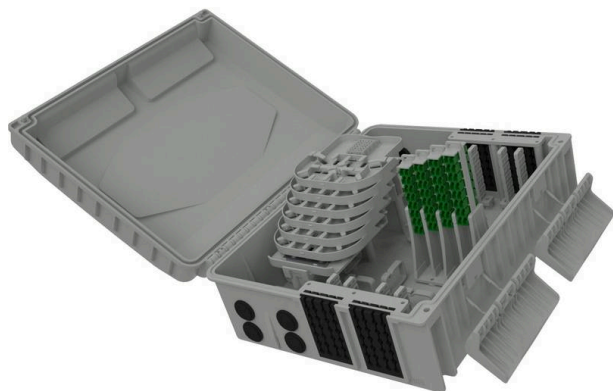

Excel Encasa 48 Fibre Distribution Point with 32 SCA Connections Grey

Item Code: 948-111

excel
without compromise.

FTTx
solutions

✕ Designated splitter area

✕ IP56 rated

✕ Accepts LC duplex or SC simplex

✕ Internal/external

✕ UL 94 V-0

✕ RoHS compliant

Product Overview

The Encasa range of fibre distribution points have been designed to fit within the FTTx network. These enclosures can be aerial or wall mounted. Made from 100% virgin UL 94 V-0 rated material, UV stable and are IP56 rated, allowing them to be used in both internal and external applications. This Encasa fibre distribution point accommodates 48 fibres (using LC connections) or 32 fibres (using SC connections).

Flexibility is increased through the option to use the enclosure for traditional splicing of cables with a capacity of 120 fibres and the installation of pre-terminated cables via the 96 split gland cable exit points 48 on the top and bottom of the enclosure that accept both flat and round cable. The use of splitters is also possible with mounting positions for up to 12 units found under the splice trays. Each enclosure comes pre-loaded with APC adaptors and splitters.

The splitters are terminated with APC connections on the outgoing end and unterminated on the incoming end as standard. Options are available to have adaptors and standard pigtails or loaded with adaptors only. The adaptor field has been designed so each stack of adaptors can be pulled up to allow better access to plug and unplug connections.