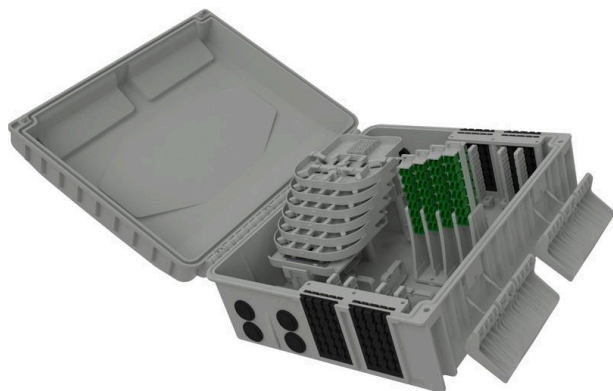

# Excel Encasa 48 Fibre Distribution Point with 4 SCA Connections + 1x 1:4 Splitter Black

Item Code: 948-124

**excel**  
without compromise.

**FTTx**  
solutions

✕ Designated splitter area

✕ IP56 rated

✕ Accepts LC duplex or SC simplex

## Product Overview

The Encasa range of fibre distribution points have been designed to fit within the FTTx network. These enclosures can be aerial or wall mounted. Made from 100% virgin UL 94 V-0 rated material, UV stable and are IP56 rated, allowing them to be used in both internal and external applications. This Encasa fibre distribution point accommodates 48 fibres (using LC connections) or 32 fibres (using SC connections).

Flexibility is increased through the option to use the enclosure for traditional splicing of cables with a capacity of 120 fibres and the installation of pre-terminated cables via the 96 split gland cable exit points 48 on the top and bottom of the enclosure that accept both flat and round cable. The use of splitters is also possible with mounting positions for up to 12 units found under the splice trays. Each enclosure comes pre-loaded with APC adaptors and splitters.