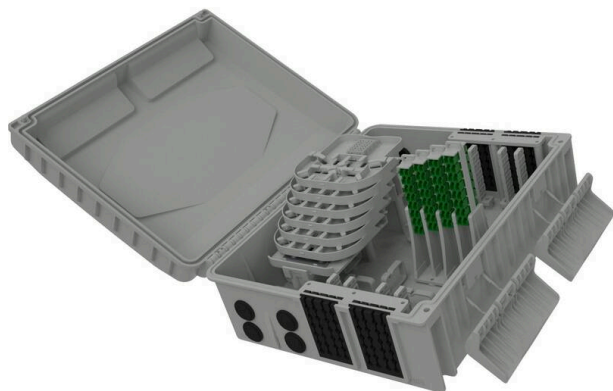

Excel Encasa 48 Fibre Distribution Point with 8 SCA Connections + 2x 1:4 Splitter Black

Item Code: 948-126

Designated splitter area

IP56 rated

Accepts LC quad or SC duplex flangless adaptors

Internal/external

UL 94 V-0

RoHS compliant

Product Overview

The Encasa range of fibre distribution points have been designed to fit within the FTTx network. These enclosures can be aerial or wall mounted. Made from 100% virgin UL 94 V-0 rated material, UV stable and are IP56 rated, allowing them to be used in both internal and external applications. This Encasa fibre distribution point accommodates 48 fibres (using LC connections) or 32 fibres (using SC connections).

Flexibility is increased through the option to use the enclosure for traditional splicing of cables with a capacity of 120 fibres and the installation of pre-terminated cables via the 96 split gland cable exit points 48 on the top and bottom of the enclosure that accept both flat and round cable. The use of splitters is also possible with mounting positions for up to 12 units found under the splice trays. Each enclosure comes pre-loaded with APC adaptors and splitters.

The splitters are terminated with APC connections on the outgoing end and unterminated on the incoming end as standard. Options are available to have adaptors and standard pigtailed or loaded with adaptors only. The adaptor field has been designed so each stack of adaptors can be pulled up to allow better access to plug and unplug connections.