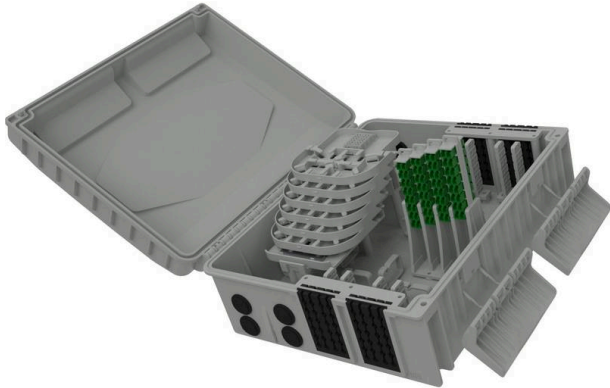

Excel Encasa 48 Fibre Distribution Point with 12 SCA Connections + 3x 1:4 Splitter Black

Item Code: 948-128

✕ Designated splitter area

✕ IP56 rated

✕ Accepts LC duplex or SC simplex

✕ Internal/external

✕ UL 94 V-0

✕ RoHS compliant

Product Overview

The Encasa range of fibre distribution points have been designed to fit within the FTTx network. These enclosures can be aerial or wall mounted. Made from 100% virgin UL 94 V-0 rated material, UV stable and are IP56 rated, allowing them to be used in both internal and external applications. This Encasa fibre distribution point accommodates 48 fibres (using LC connections) or 32 fibres (using SC connections).

Flexibility is increased through the option to use the enclosure for traditional splicing of cables with a capacity of 120 fibres and the installation of pre-terminated cables via the 96 split gland cable exit points 48 on the top and bottom of the enclosure that accept both flat and round cable. The use of splitters is also possible with mounting positions for up to 12 units found under the splice trays. Each enclosure comes pre-loaded with APC adaptors and splitters.

The splitters are terminated with APC connections on the outgoing end and unterminated on the incoming end as standard. Options are available to have adaptors and standard pigtailed or loaded with adaptors only. The adaptor field has been designed so each stack of adaptors can be pulled up to allow better access to plug and unplug connections.