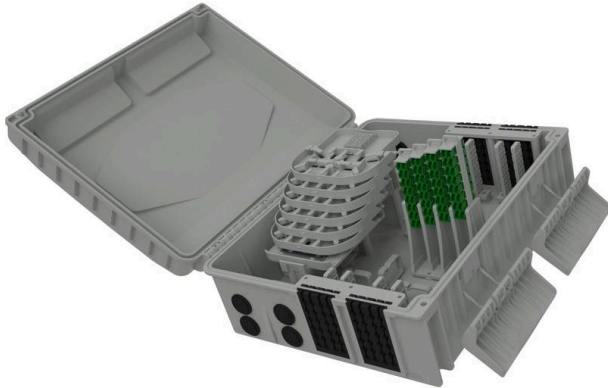

# Excel Encasa 48 Fibre Distribution Point with 16 SCA Connections + 4x 1:4 Splitter Black

Item Code: 948-130

✕ Designated splitter area

✕ IP56 rated

✕ Accepts LC duplex or SC simplex

✕ Internal/external

✕ UL 94 V-0

## Product Overview

The Encasa range of fibre distribution points have been designed to fit within the FTTx network. These enclosures can be aerial or wall mounted. Made from 100% virgin UL 94 V-0 rated material, UV stable and are IP56 rated, allowing them to be used in both internal and external applications. This Encasa fibre distribution point accommodates 48 fibres (using LC connections) or 32 fibres (using SC connections).

Flexibility is increased through the option to use the enclosure for traditional splicing of cables with a capacity of 120 fibres and the installation of pre-terminated cables via the 96 split gland cable exit points 48 on the top and bottom of the enclosure that accept both flat and round cable. The use of splitters is also possible with mounting positions for up to 12 units found under the splice trays. Each enclosure comes pre-loaded with APC adaptors and splitters.