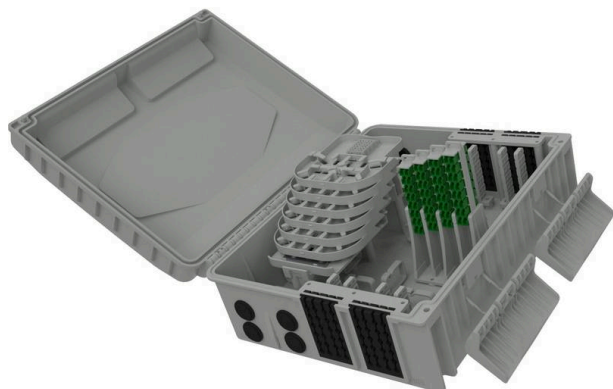

Excel Encasa 48 Fibre Distribution Point with 24 SCA Connections + 6x 1:4 Splitter Black

Item Code: 948-132

excel
without compromise.

FTTx
solutions

✕ Designated splitter area

✕ IP56 rated

✕ Accepts LC duplex or SC simplex

✕ Internal/external

✕ UL 94 V-0

✕ RoHS compliant

Product Overview

The Encasa range of fibre distribution points have been designed to fit within the FTTx network. These enclosures can be aerial or wall mounted. Made from 100% virgin UL 94 V-0 rated material, UV stable and are IP56 rated, allowing them to be used in both internal and external applications. This Encasa fibre distribution point accommodates 48 fibres (using LC connections) or 32 fibres (using SC connections).

Flexibility is increased through the option to use the enclosure for traditional splicing of cables with a capacity of 120 fibres and the installation of pre-terminated cables via the 96 split gland cable exit points 48 on the top and bottom of the enclosure that accept both flat and round cable. The use of splitters is also possible with mounting positions for up to 12 units found under the splice trays. Each enclosure comes pre-loaded with APC adaptors and splitters.

The splitters are terminated with APC connections on the outgoing end and unterminated on the incoming end as standard. Options are available to have adaptors and standard pigtailed or loaded with adaptors only. The adaptor field has been designed so each stack of adaptors can be pulled up to allow better access to plug and unplug connections.