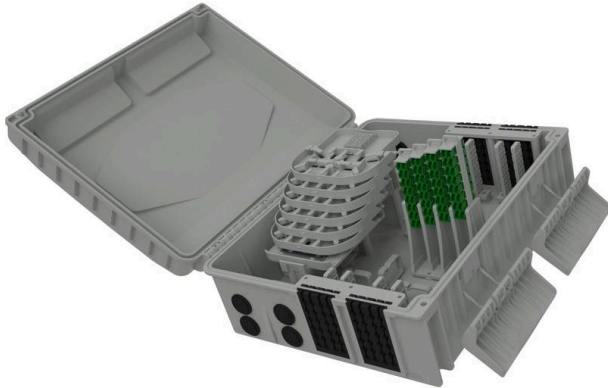

Excel Encasa 48 Fibre Distribution Point with 32 SCA Connections + 8x 1:4 Splitter Black

Item Code: 948-134

✕ Designated splitter area

✕ IP56 rated

✕ Accepts LC duplex or SC simplex

✕ Internal/external

✕ UL 94 V-0

✕ RoHS compliant

Product Overview

The Encasa range of fibre distribution points have been designed to fit within the FTTx network. These enclosures can be aerial or wall mounted. Made from 100% virgin UL 94 V-0 rated material, UV stable and are IP56 rated, allowing them to be used in both internal and external applications. This Encasa fibre distribution point accommodates 48 fibres (using LC connections) or 32 fibres (using SC connections).

Flexibility is increased through the option to use the enclosure for traditional splicing of cables with a capacity of 120 fibres and the installation of pre-terminated cables via the 96 split gland cable exit points 48 on the top and bottom of the enclosure that accept both flat and round cable. The use of splitters is also possible with mounting positions for up to 12 units found under the splice trays. Each enclosure comes pre-loaded with APC adaptors and splitters.

The splitters are terminated with APC connections on the outgoing end and unterminated on the incoming end as standard. Options are available to have adaptors and standard pigtailed or loaded with adaptors only. The adaptor field has been designed so each stack of adaptors can be pulled up to allow better access to plug and unplug connections.