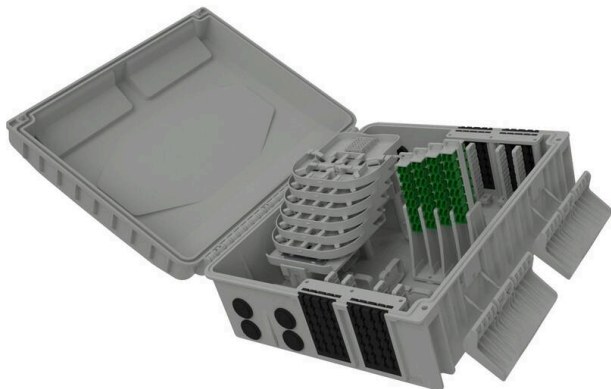

Excel Encasa 48 Fibre Distribution Point with 32 SCA Connections + 8x 1:4 Splitter Grey

Item Code: 948-135

excel
without compromise.

FTTx
solutions

✕ Designated splitter area

✕ IP56 rated

✕ Accepts LC duplex or SC simplex

✕ Internal/external

✕ UL 94 V-0

✕ RoHS compliant

Product Overview

The Encasa range of fibre distribution points have been designed to fit within the FTTx network. These enclosures can be aerial or wall mounted. Made from 100% virgin UL 94 V-0 rated material, UV stable and are IP56 rated, allowing them to be used in both internal and external applications. This Encasa fibre distribution point accommodates 48 fibres (using LC connections) or 32 fibres (using SC connections).

Flexibility is increased through the option to use the enclosure for traditional splicing of cables with a capacity of 120 fibres and the installation of pre-terminated cables via the 96 split gland cable exit points 48 on the top and bottom of the enclosure that accept both flat and round cable. The use of splitters is also possible with mounting positions for up to 12 units found under the splice trays. Each enclosure comes pre-loaded with APC adaptors and splitters.

The splitters are terminated with APC connections on the outgoing end and unterminated on the incoming end as standard. Options are available to have adaptors and standard pigtails or loaded with adaptors only. The adaptor field has been designed so each stack of adaptors can be pulled up to allow better access to plug and unplug connections.