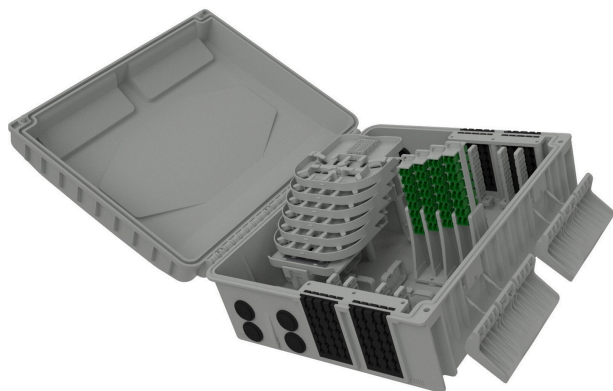

Excel Encasa 48 Fibre Distribution Point with 8 SCA Connections + 1x 1:8 Splitter Black

Item Code: 948-136

excel
without compromise.

FTTx
solutions

✕ Designated splitter area

✕ IP56 rated

✕ Accepts LC quad or SC duplex flangless adaptors

✕ Internal/external

✕ UL 94 V-0

✕ RoHS compliant

Product Overview

The Encasa range of fibre distribution points have been designed to fit within the FTTx network. These enclosures can be aerial or wall mounted. Made from 100% virgin UL 94 V-0 rated material, UV stable and are IP56 rated, allowing them to be used in both internal and external applications. This Encasa fibre distribution point accommodates 48 fibres (using LC connections) or 32 fibres (using SC connections).

Flexibility is increased through the option to use the enclosure for traditional splicing of cables with a capacity of 120 fibres and the installation of pre-terminated cables via the 96 split gland cable exit points 48 on the top and bottom of the enclosure that accept both flat and round cable. The use of splitters is also possible with mounting positions for up to 12 units found under the splice trays. Each enclosure comes pre-loaded with APC adaptors and splitters.

The splitters are terminated with APC connections on the outgoing end and unterminated on the incoming end as standard. Options are available to have adaptors and standard pigtailed or loaded with adaptors only. The adaptor field has been designed so each stack of adaptors can be pulled up to allow better access to plug and unplug connections.