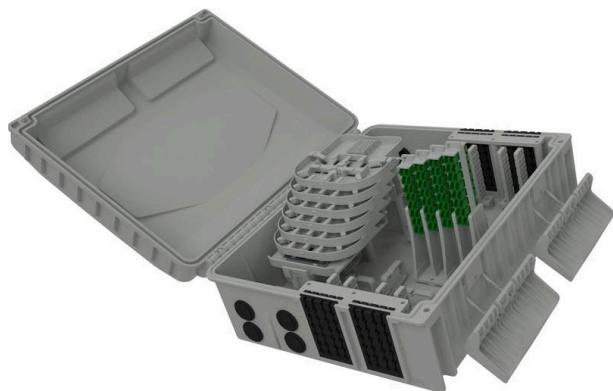

# Excel Encasa 48 Fibre Distribution Point with 24 SCA Connections + 3x 1:8 Splitter Black

Item Code: 948-140

**excel**  
without compromise.

**FTTx**  
solutions

✕ Designated splitter area

✕ IP56 rated

✕ Accepts LC duplex or SC simplex

## Product Overview

The Encasa range of fibre distribution points have been designed to fit within the FTTx network. These enclosures can be aerial or wall mounted. Made from 100% virgin UL 94 V-0 rated material, UV stable and are IP56 rated, allowing them to be used in both internal and external applications. This Encasa fibre distribution point accommodates 48 fibres (using LC connections) or 32 fibres (using SC connections).

Flexibility is increased through the option to use the enclosure for traditional splicing of cables with a capacity of 120 fibres and the installation of pre-terminated cables via the 96 split gland cable exit points 48 on the top and bottom of the enclosure that accept both flat and round cable. The use of splitters is also possible with mounting positions for up to 12 units found under the splice trays. Each enclosure comes pre-loaded with APC adaptors and splitters.