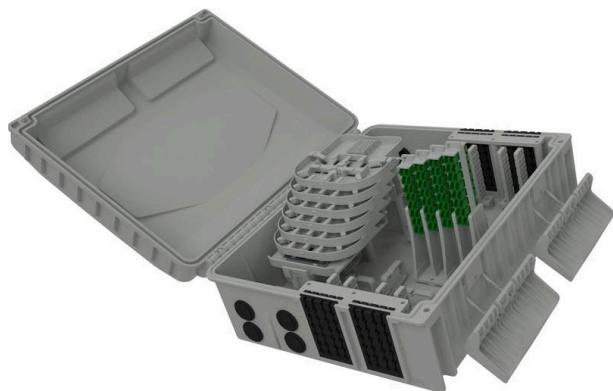

# Excel Encasa 48 Fibre Distribution Point with 32 SCA Connections + 4x 1:8 Splitter Black

Item Code: 948-141

**excel**  
without compromise.

**FTTx**  
solutions

✕ Designated splitter area

✕ IP56 rated

✕ Accepts LC duplex or SC simplex

## Product Overview

The Encasa range of fibre distribution points have been designed to fit within the FTTx network. These enclosures can be aerial or wall mounted. Made from 100% virgin UL 94 V-0 rated material, UV stable and are IP56 rated, allowing them to be used in both internal and external applications. This Encasa fibre distribution point accommodates 48 fibres (using LC connections) or 32 fibres (using SC connections).

Flexibility is increased through the option to use the enclosure for traditional splicing of cables with a capacity of 120 fibres and the installation of pre-terminated cables via the 96 split gland cable exit points 48 on the top and bottom of the enclosure that accept both flat and round cable. The use of splitters is also possible with mounting positions for up to 12 units found under the splice trays. Each enclosure comes pre-loaded with APC adaptors and splitters.