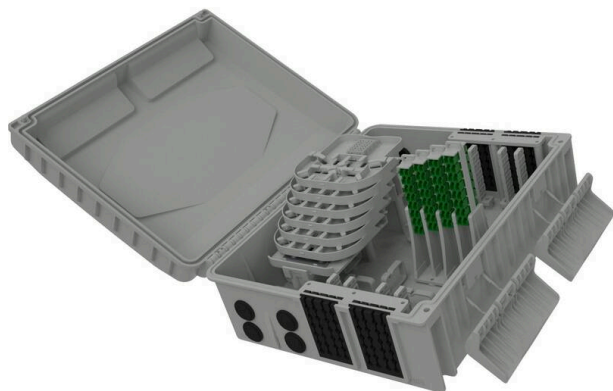

# Excel Encasa 48 Fibre Distribution Point with 32 SCA Connections + 4x 1:8 Splitter Grey

Item Code: 948-142

**excel**  
without compromise.

**FTTx**  
solutions

Designated splitter area

IP56 rated

Accepts LC quad or SC duplex flangless adaptors

## Product Overview

The Encasa range of fibre distribution points have been designed to fit within the FTTx network. These enclosures can be aerial or wall mounted. Made from 100% virgin UL 94 V-0 rated material, UV stable and are IP56 rated, allowing them to be used in both internal and external applications. This Encasa fibre distribution point accommodates 48 fibres (using LC connections) or 32 fibres (using SC connections).

Flexibility is increased through the option to use the enclosure for traditional splicing of cables with a capacity of 120 fibres and the installation of pre-terminated cables via the 96 split gland cable exit points 48 on the top and bottom of the enclosure that accept both flat and round cable. The use of splitters is also possible with mounting positions for up to 12 units found under the splice trays. Each enclosure comes pre-loaded with APC adaptors and splitters.