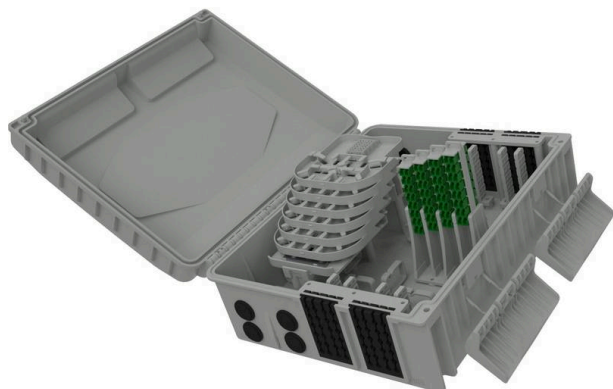

Excel Encasa 48 Fibre Distribution Point with 16 SCA Connections + 1x 1:16 Splitter Black

Item Code: 948-143

excel
without compromise.

FTTx
solutions

✕ Designated splitter area

✕ IP56 rated

✕ Accepts LC duplex or SC simplex

✕ Internal/external

✕ UL 94 V-0

✕ RoHS compliant

Product Overview

The Encasa range of fibre distribution points have been designed to fit within the FTTx network. These enclosures can be aerial or wall mounted. Made from 100% virgin UL 94 V-0 rated material, UV stable and are IP56 rated, allowing them to be used in both internal and external applications. This Encasa fibre distribution point accommodates 48 fibres (using LC connections) or 32 fibres (using SC connections).

Flexibility is increased through the option to use the enclosure for traditional splicing of cables with a capacity of 120 fibres and the installation of pre-terminated cables via the 96 split gland cable exit points 48 on the top and bottom of the enclosure that accept both flat and round cable. The use of splitters is also possible with mounting positions for up to 12 units found under the splice trays. Each enclosure comes pre-loaded with APC adaptors and splitters.

The splitters are terminated with APC connections on the outgoing end and unterminated on the incoming end as standard. Options are available to have adaptors and standard pigtails or loaded with adaptors only. The adaptor field has been designed so each stack of adaptors can be pulled up to allow better access to plug and unplug connections.