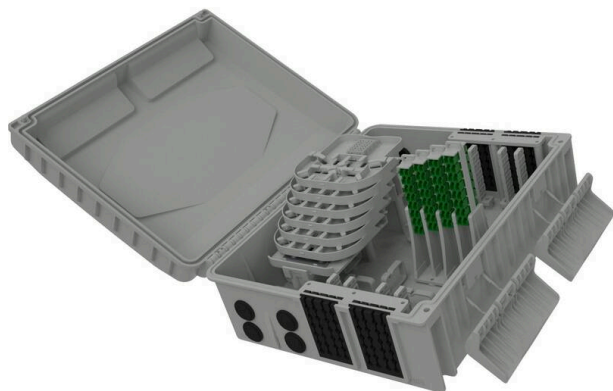

Excel Encasa 48 Fibre Distribution Point with 16 SCA Connections + 1x 1:16 Splitter Black

Item Code: 948-143

excel
without compromise.

FTTx
solutions

Designated splitter area

IP56 rated

Accepts LC quad or SC duplex flangless adaptors

Internal/external

UL 94 V-0

RoHS compliant

Product Overview

The Encasa range of fibre distribution points have been designed to fit within the FTTx network. These enclosures can be aerial or wall mounted. Made from 100% virgin UL 94 V-0 rated material, UV stable and are IP56 rated, allowing them to be used in both internal and external applications. This Encasa fibre distribution point accommodates 48 fibres (using LC connections) or 32 fibres (using SC connections).

Flexibility is increased through the option to use the enclosure for traditional splicing of cables with a capacity of 120 fibres and the installation of pre-terminated cables via the 96 split gland cable exit points 48 on the top and bottom of the enclosure that accept both flat and round cable. The use of splitters is also possible with mounting positions for up to 12 units found under the splice trays. Each enclosure comes pre-loaded with APC adaptors and splitters.

The splitters are terminated with APC connections on the outgoing end and unterminated on the incoming end as standard. Options are available to have adaptors and standard pigtailed or loaded with adaptors only. The adaptor field has been designed so each stack of adaptors can be pulled up to allow better access to plug and unplug connections.