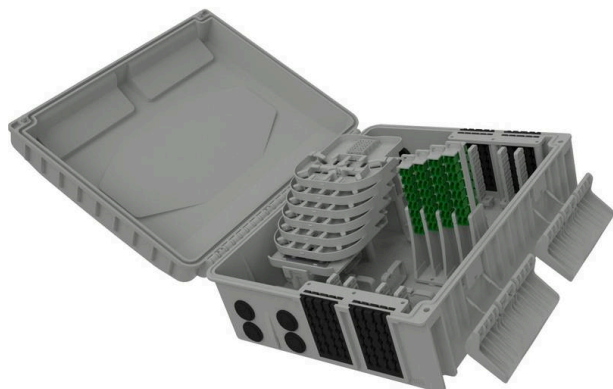

Excel Encasa 48 Fibre Distribution Point with 16 SCA Connections + 1x 1:16 Splitter Grey

Item Code: 948-144

excel
without compromise.

FTTx
solutions

✕ Designated splitter area

✕ IP56 rated

✕ Accepts LC duplex or SC simplex

✕ Internal/external

✕ UL 94 V-0

✕ RoHS compliant

Product Overview

The Encasa range of fibre distribution points have been designed to fit within the FTTx network. These enclosures can be aerial or wall mounted. Made from 100% virgin UL 94 V-0 rated material, UV stable and are IP56 rated, allowing them to be used in both internal and external applications. This Encasa fibre distribution point accommodates 48 fibres (using LC connections) or 32 fibres (using SC connections).

Flexibility is increased through the option to use the enclosure for traditional splicing of cables with a capacity of 120 fibres and the installation of pre-terminated cables via the 96 split gland cable exit points 48 on the top and bottom of the enclosure that accept both flat and round cable. The use of splitters is also possible with mounting positions for up to 12 units found under the splice trays. Each enclosure comes pre-loaded with APC adaptors and splitters.

The splitters are terminated with APC connections on the outgoing end and unterminated on the incoming end as standard. Options are available to have adaptors and standard pigtailed or loaded with adaptors only. The adaptor field has been designed so each stack of adaptors can be pulled up to allow better access to plug and unplug connections.