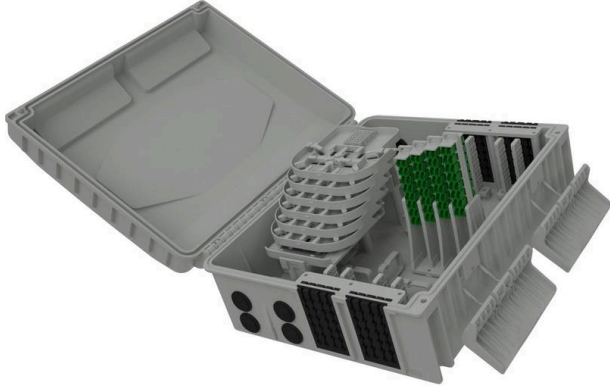

Excel Encasa 48 Fibre Distribution Point with 32 SCA Connections + 2x 1:16 Splitter Black

Item Code: 948-145

✕ Designated splitter area

✕ IP56 rated

✕ Accepts LC duplex or SC simplex

✕ Internal/external

✕ UL 94 V-0

✕ RoHS compliant

Product Overview

The Encasa range of fibre distribution points have been designed to fit within the FTTx network. These enclosures can be aerial or wall mounted. Made from 100% virgin UL 94 V-0 rated material, UV stable and are IP56 rated, allowing them to be used in both internal and external applications. This Encasa fibre distribution point accommodates 48 fibres (using LC connections) or 32 fibres (using SC connections).

Flexibility is increased through the option to use the enclosure for traditional splicing of cables with a capacity of 120 fibres and the installation of pre-terminated cables via the 96 split gland cable exit points 48 on the top and bottom of the enclosure that accept both flat and round cable. The use of splitters is also possible with mounting positions for up to 12 units found under the splice trays. Each enclosure comes pre-loaded with APC adaptors and splitters.

The splitters are terminated with APC connections on the outgoing end and unterminated on the incoming end as standard. Options are available to have adaptors and standard pigtailed or loaded with adaptors only. The adaptor field has been designed so each stack of adaptors can be pulled up to allow better access to plug and unplug connections.