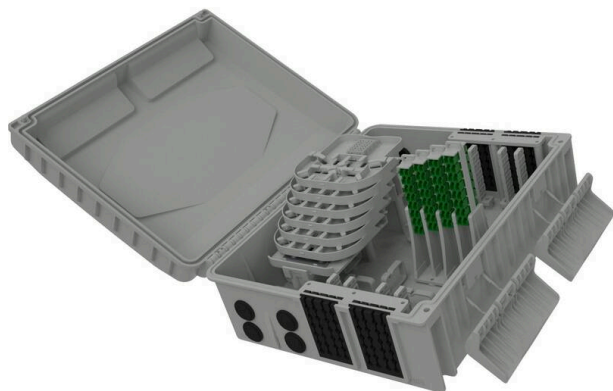

# Excel Encasa 48 Fibre Distribution Point with 32 SCA Connections + 2x 1:16 Splitter Black

Item Code: 948-145

**excel**  
without compromise.

**FTTx**  
solutions

Designated splitter area

IP56 rated

Accepts LC quad or SC duplex flangless adaptors

## Product Overview

The Encasa range of fibre distribution points have been designed to fit within the FTTx network. These enclosures can be aerial or wall mounted. Made from 100% virgin UL 94 V-0 rated material, UV stable and are IP56 rated, allowing them to be used in both internal and external applications. This Encasa fibre distribution point accommodates 48 fibres (using LC connections) or 32 fibres (using SC connections).

Flexibility is increased through the option to use the enclosure for traditional splicing of cables with a capacity of 120 fibres and the installation of pre-terminated cables via the 96 split gland cable exit points 48 on the top and bottom of the enclosure that accept both flat and round cable. The use of splitters is also possible with mounting positions for up to 12 units found under the splice trays. Each enclosure comes pre-loaded with APC adaptors and splitters.