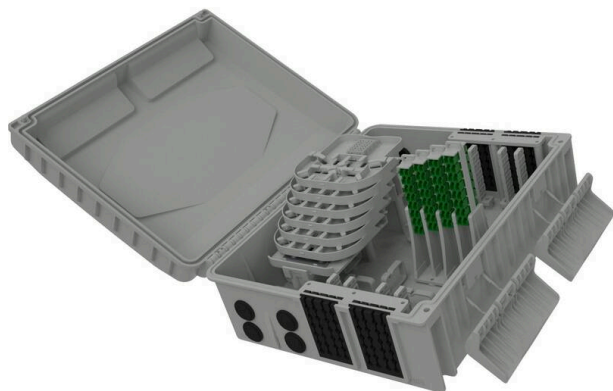

Excel Encasa 48 Fibre Distribution Point with 32 SCA Connections + 2x 1:16 Splitter Black

Item Code: 948-145

excel
without compromise.

FTTx
solutions

Designated splitter area

IP56 rated

Accepts LC quad or SC duplex flangless adaptors

Internal/external

UL 94 V-0

RoHS compliant

Product Overview

The Encasa range of fibre distribution points have been designed to fit within the FTTx network. These enclosures can be aerial or wall mounted. Made from 100% virgin UL 94 V-0 rated material, UV stable and are IP56 rated, allowing them to be used in both internal and external applications. This Encasa fibre distribution point accommodates 48 fibres (using LC connections) or 32 fibres (using SC connections).

Flexibility is increased through the option to use the enclosure for traditional splicing of cables with a capacity of 120 fibres and the installation of pre-terminated cables via the 96 split gland cable exit points 48 on the top and bottom of the enclosure that accept both flat and round cable. The use of splitters is also possible with mounting positions for up to 12 units found under the splice trays. Each enclosure comes pre-loaded with APC adaptors and splitters.

The splitters are terminated with APC connections on the outgoing end and unterminated on the incoming end as standard. Options are available to have adaptors and standard pigtailed or loaded with adaptors only. The adaptor field has been designed so each stack of adaptors can be pulled up to allow better access to plug and unplug connections.