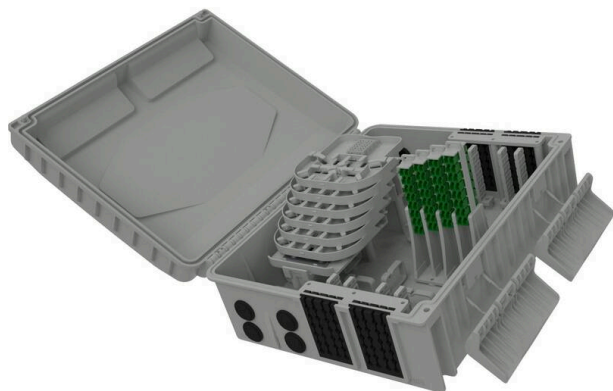

Excel Encasa 48 Fibre Distribution Point with 32 SCA Connections + 2x 1:16 Splitter Grey

Item Code: 948-146

excel
without compromise.

FTTx
solutions

Designated splitter area

IP56 rated

Accepts LC quad or SC duplex flangless adaptors

Internal/external

UL 94 V-0

RoHS compliant

Product Overview

The Encasa range of fibre distribution points have been designed to fit within the FTTx network. These enclosures can be aerial or wall mounted. Made from 100% virgin UL 94 V-0 rated material, UV stable and are IP56 rated, allowing them to be used in both internal and external applications. This Encasa fibre distribution point accommodates 48 fibres (using LC connections) or 32 fibres (using SC connections).

Flexibility is increased through the option to use the enclosure for traditional splicing of cables with a capacity of 120 fibres and the installation of pre-terminated cables via the 96 split gland cable exit points 48 on the top and bottom of the enclosure that accept both flat and round cable. The use of splitters is also possible with mounting positions for up to 12 units found under the splice trays. Each enclosure comes pre-loaded with APC adaptors and splitters.

The splitters are terminated with APC connections on the outgoing end and unterminated on the incoming end as standard. Options are available to have adaptors and standard pigtailed or loaded with adaptors only. The adaptor field has been designed so each stack of adaptors can be pulled up to allow better access to plug and unplug connections.