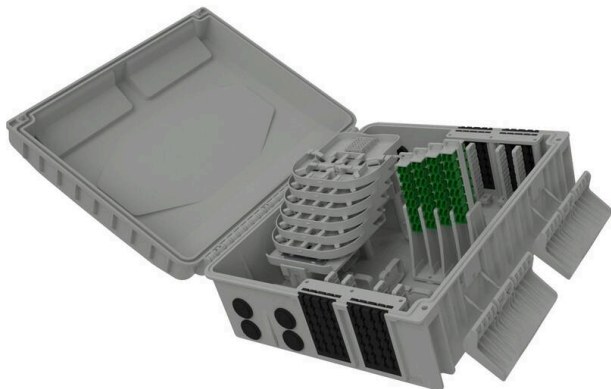

Excel Encasa 48 Fibre Distribution Point with 32 SCA Connections + 2x 1:16 Splitter Grey

Item Code: 948-146

excel
without compromise.

FTTx
solutions

✕ Designated splitter area

✕ IP56 rated

✕ Accepts LC duplex or SC simplex

✕ Internal/external

✕ UL 94 V-0

✕ RoHS compliant

Product Overview

The Encasa range of fibre distribution points have been designed to fit within the FTTx network. These enclosures can be aerial or wall mounted. Made from 100% virgin UL 94 V-0 rated material, UV stable and are IP56 rated, allowing them to be used in both internal and external applications. This Encasa fibre distribution point accommodates 48 fibres (using LC connections) or 32 fibres (using SC connections).

Flexibility is increased through the option to use the enclosure for traditional splicing of cables with a capacity of 120 fibres and the installation of pre-terminated cables via the 96 split gland cable exit points 48 on the top and bottom of the enclosure that accept both flat and round cable. The use of splitters is also possible with mounting positions for up to 12 units found under the splice trays. Each enclosure comes pre-loaded with APC adaptors and splitters.

The splitters are terminated with APC connections on the outgoing end and unterminated on the incoming end as standard. Options are available to have adaptors and standard pigtails or loaded with adaptors only. The adaptor field has been designed so each stack of adaptors can be pulled up to allow better access to plug and unplug connections.