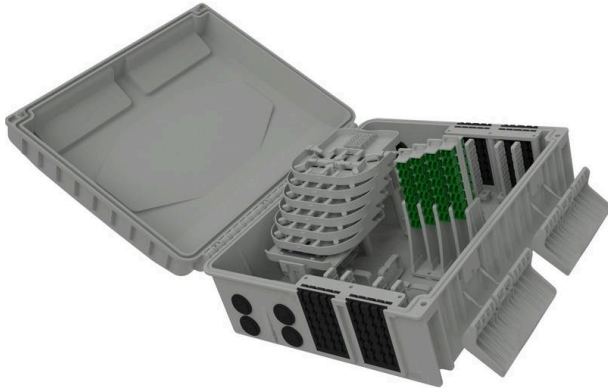

Excel Encasa 48 Fibre Distribution Point with 32 SCA Connections + 2x 1:16 Splitter Grey

Item Code: 948-146

excel
without compromise.

FTTx
solutions

✕ Designated splitter area

✕ IP56 rated

✕ Accepts LC duplex or SC simplex

✕ Internal/external

✕ UL 94 V-0

✕ RoHS compliant

Product Overview

The Encasa range of fibre distribution points have been designed to fit within the FTTx network. These enclosures can be aerial or wall mounted. Made from 100% virgin UL 94 V-0 rated material, UV stable and are IP56 rated, allowing them to be used in both internal and external applications. This Encasa fibre distribution point accommodates 48 fibres (using LC connections) or 32 fibres (using SC connections).

Flexibility is increased through the option to use the enclosure for traditional splicing of cables with a capacity of 120 fibres and the installation of pre-terminated cables via the 96 split gland cable exit points 48 on the top and bottom of the enclosure that accept both flat and round cable. The use of splitters is also possible with mounting positions for up to 12 units found under the splice trays. Each enclosure comes pre-loaded with APC adaptors and splitters.

The splitters are terminated with APC connections on the outgoing end and unterminated on the incoming end as standard. Options are available to have adaptors and standard pigtailed or loaded with adaptors only. The adaptor field has been designed so each stack of adaptors can be pulled up to allow better access to plug and unplug connections.