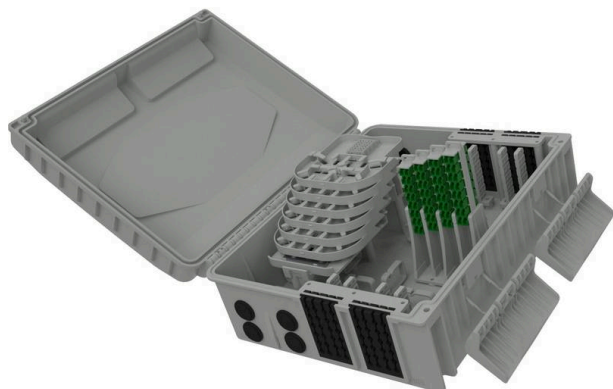

# Excel Encasa 48 Fibre Distribution Point with 32 SCA Connections + 1x 1:32 Splitter Black

Item Code: 948-147

**excel**  
without compromise.

**FTTx**  
solutions

✕ Designated splitter area

✕ IP56 rated

✕ Accepts LC duplex or SC simplex

## Product Overview

The Encasa range of fibre distribution points have been designed to fit within the FTTx network. These enclosures can be aerial or wall mounted. Made from 100% virgin UL 94 V-0 rated material, UV stable and are IP56 rated, allowing them to be used in both internal and external applications. This Encasa fibre distribution point accommodates 48 fibres (using LC connections) or 32 fibres (using SC connections).

Flexibility is increased through the option to use the enclosure for traditional splicing of cables with a capacity of 120 fibres and the installation of pre-terminated cables via the 96 split gland cable exit points 48 on the top and bottom of the enclosure that accept both flat and round cable. The use of splitters is also possible with mounting positions for up to 12 units found under the splice trays. Each enclosure comes pre-loaded with APC adaptors and splitters.