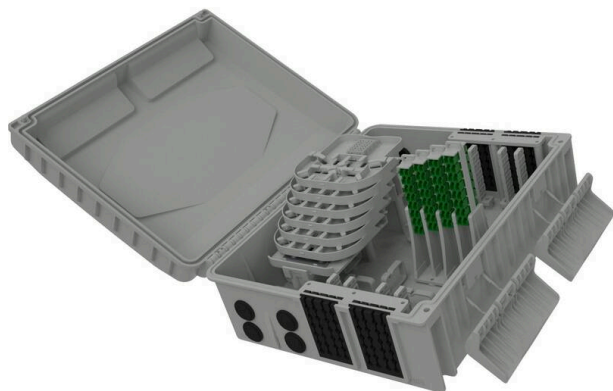

# Excel Encasa 48 Fibre Distribution Point with 32 SCA Connections + 1x 1:32 Splitter Black

Item Code: 948-147

**excel**  
without compromise.

**FTTx**  
solutions

Designated splitter area

IP56 rated

Accepts LC quad or SC duplex flangless adaptors

## Product Overview

The Encasa range of fibre distribution points have been designed to fit within the FTTx network. These enclosures can be aerial or wall mounted. Made from 100% virgin UL 94 V-0 rated material, UV stable and are IP56 rated, allowing them to be used in both internal and external applications. This Encasa fibre distribution point accommodates 48 fibres (using LC connections) or 32 fibres (using SC connections).

Flexibility is increased through the option to use the enclosure for traditional splicing of cables with a capacity of 120 fibres and the installation of pre-terminated cables via the 96 split gland cable exit points 48 on the top and bottom of the enclosure that accept both flat and round cable. The use of splitters is also possible with mounting positions for up to 12 units found under the splice trays. Each enclosure comes pre-loaded with APC adaptors and splitters.