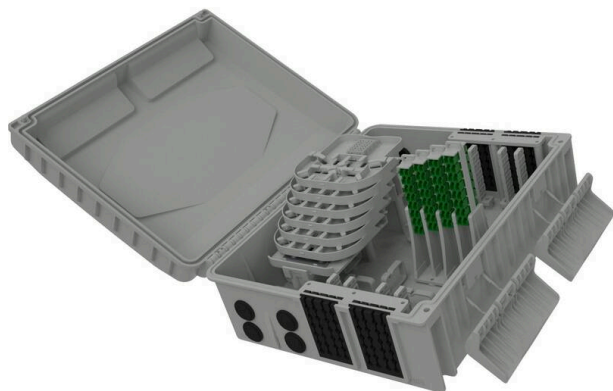

Excel Encasa 48 Fibre Distribution Point with 32 SCA Connections + 1x 1:32 Splitter Grey

Item Code: 948-148

excel
without compromise.

FTTx
solutions

Designated splitter area

IP56 rated

Accepts LC quad or SC duplex flangless adaptors

Internal/external

UL 94 V-0

RoHS compliant

Product Overview

The Encasa range of fibre distribution points have been designed to fit within the FTTx network. These enclosures can be aerial or wall mounted. Made from 100% virgin UL 94 V-0 rated material, UV stable and are IP56 rated, allowing them to be used in both internal and external applications. This Encasa fibre distribution point accommodates 48 fibres (using LC connections) or 32 fibres (using SC connections).

Flexibility is increased through the option to use the enclosure for traditional splicing of cables with a capacity of 120 fibres and the installation of pre-terminated cables via the 96 split gland cable exit points 48 on the top and bottom of the enclosure that accept both flat and round cable. The use of splitters is also possible with mounting positions for up to 12 units found under the splice trays. Each enclosure comes pre-loaded with APC adaptors and splitters.

The splitters are terminated with APC connections on the outgoing end and unterminated on the incoming end as standard. Options are available to have adaptors and standard pigtailed or loaded with adaptors only. The adaptor field has been designed so each stack of adaptors can be pulled up to allow better access to plug and unplug connections.