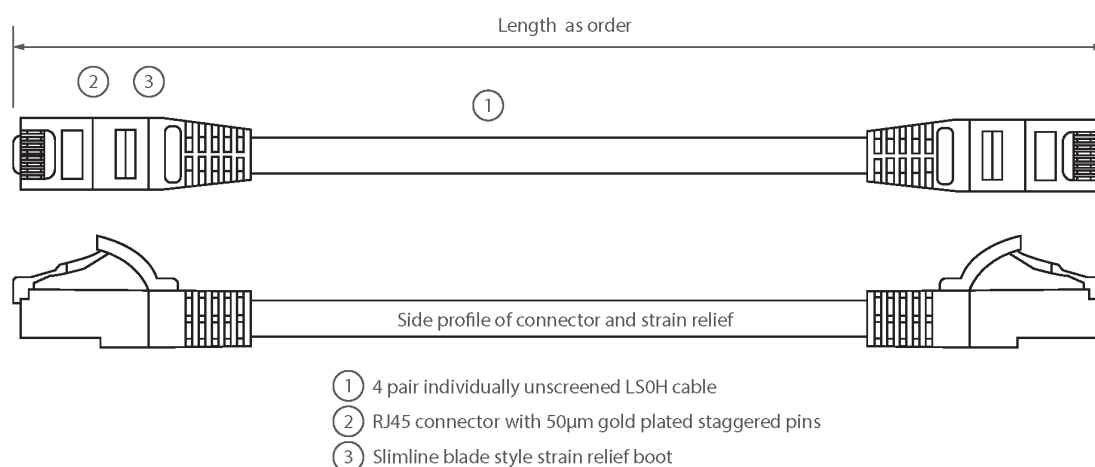

✕ Choice of colours, individually packaged

✕ Blade style 'slimline' moulded strain relief boot with clip protector

✕ LSOH outer sheath

✕ CIBSE TM65 Embodied Carbon: 0.568 kg CO2e

Product Overview

Excel Category 5e U/UTP Patch Leads are manufactured and tested to ISO11801 Category 5e and EIA/TIA 568 standards.

Each cable consists of 8 colour coded stranded 24AWG conductors twisted together to form 4 pairs with varying lay lengths. Cables are fitted with plastic strain relief boots, for applications that may require continuous patching or a degree of stress relief applied.

Product Specifications

Feature	Values
Cable type	U/UTP
Category	5E
Length	0.2 m
Type of connector connection 1	RJ45 8(8)
Type of connector connection 2	RJ45 8(8)
Outer sheath colour	Grey
Strain relief boot	Moulded-on
Lockable	no
Strain relief boot colour	Grey

Excel Cat5e Patch Lead U/UTP Unshielded LSOH Blade Booted 0.2 m Grey (10-Pack)

Item Code: BB0.2MPLGE-10

Flame retardant version	yes
Cable construction	1x4
AWG-size	24
Pin assignment	1:1

Product drawing

Standards