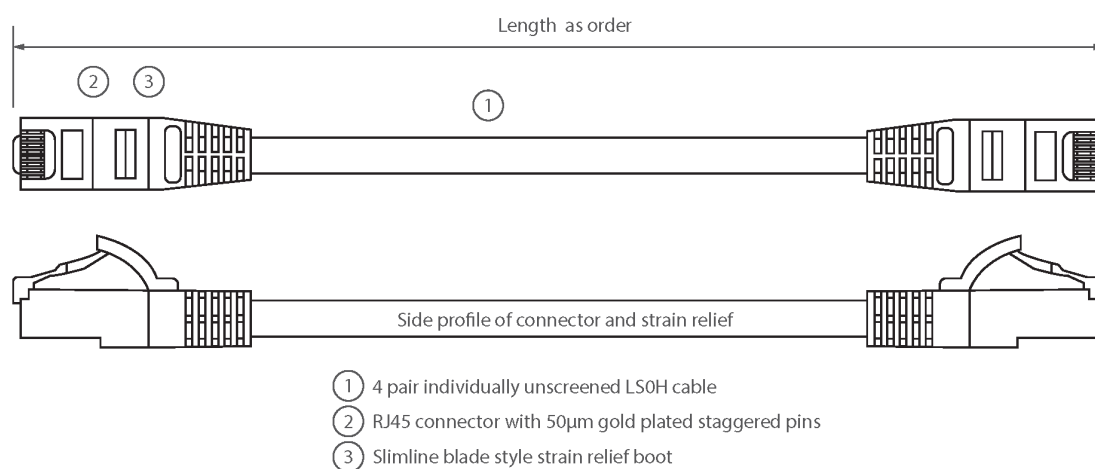

✘ Choice of colours, individually packaged

✘ Blade style 'slimline' moulded strain relief boot with clip protector

✘ LSOH outer sheath

✘ CIBSE TM65 Embodied Carbon: 0.568 kg CO2e

Product Overview

Excel Category 5e U/UTP Patch Leads are manufactured and tested to ISO11801 Category 5e and EIA/TIA 568 standards.

Each cable consists of 8 colour coded stranded 24AWG conductors twisted together to form 4 pairs with varying lay lengths. Cables are fitted with plastic strain relief boots, for applications that may require continuous patching or a degree of stress relief applied.

Product Specifications

Feature	Values
Cable type	U/UTP
Category	5E
Length	0.2 m
Type of connector connection 1	RJ45 8(8)
Type of connector connection 2	RJ45 8(8)
Outer sheath colour	Grey
Strain relief boot	Moulded-on
Lockable	no
Strain relief boot colour	Grey

Excel Cat5e Patch Lead U/UTP Unshielded LSOH Blade Booted 0.2 m Grey (10-Pack)

Item Code: BB0.2MPLGE-10

Flame retardant version	yes
Cable construction	1x4
AWG-size	24
Pin assignment	1:1

Product drawing

Standards