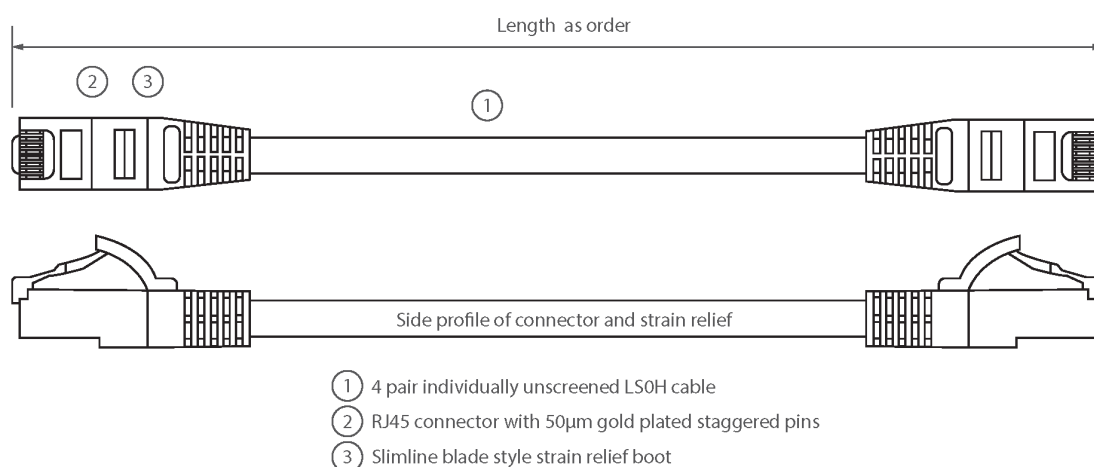

✘ Choice of colours, individually packaged

✘ Blade style 'slimline' moulded strain relief boot with clip protector

✘ LSOH outer sheath

✘ CIBSE TM65 Embodied Carbon: 0.568 kg CO2e

Product Overview

Excel Category 5e U/UTP Patch Leads are manufactured and tested to ISO11801 Category 5e and EIA/TIA 568 standards.

Each cable consists of 8 colour coded stranded 24AWG conductors twisted together to form 4 pairs with varying lay lengths. Cables are fitted with plastic strain relief boots, for applications that may require continuous patching or a degree of stress relief applied.

Product Specifications

Feature	Values
Cable type	U/UTP
Category	5E
Length	0.2 m
Type of connector connection 1	RJ45 8(8)
Type of connector connection 2	RJ45 8(8)
Outer sheath colour	Grey
Strain relief boot	Moulded-on
Lockable	no
Strain relief boot colour	Grey

Excel Cat5e Patch Lead U/UTP Unshielded LSOH Blade Booted 0.2 m Grey (10-Pack)

Item Code: BB0.2MPLGE-10

Flame retardant version	yes
Cable construction	1x4
AWG-size	24
Pin assignment	1:1

Product drawing

Standards