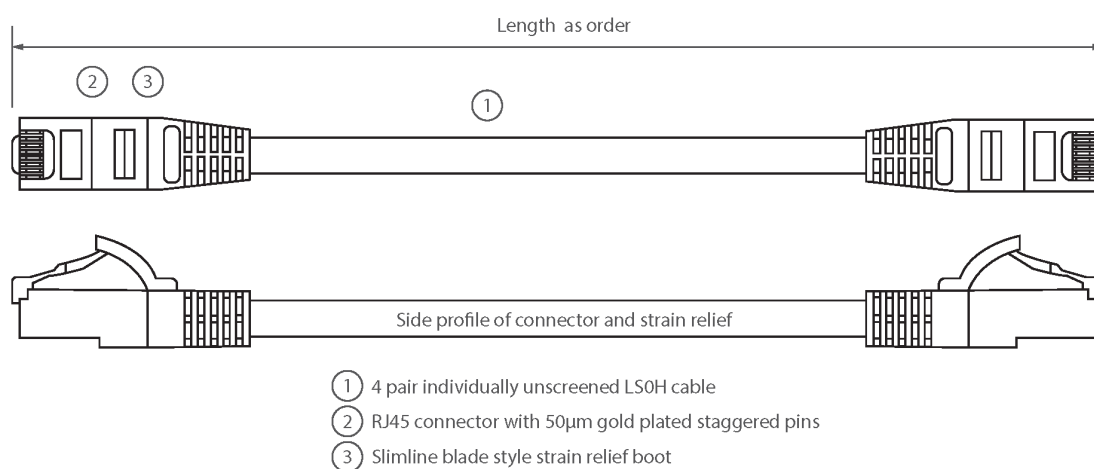

## Product Overview

Excel Category 5e U/UTP Patch Leads are manufactured and tested to ISO11801 Category 5e and EIA/TIA 568 standards.

Each cable consists of 8 colour coded stranded 24AWG conductors twisted together to form 4 pairs with varying lay lengths. Cables are fitted with plastic strain relief boots, for applications that may require continuous patching or a degree of stress relief applied.

## Product Specifications

Feature	Values
Cable type	U/UTP
Category	5E
Length	0.2 m
Type of connector connection 1	RJ45 8(8)
Type of connector connection 2	RJ45 8(8)
Outer sheath colour	Yellow
Strain relief boot	Moulded-on
Lockable	no
Strain relief boot colour	Yellow

# Excel Cat5e Patch Lead U/UTP Unshielded LSOH Blade Booted 0.2 m Yellow (10-Pack)

Item Code: BB0.2MPLYW-10

Flame retardant version	yes
Cable construction	1x4
AWG-size	24
Pin assignment	1:1

## Product drawing