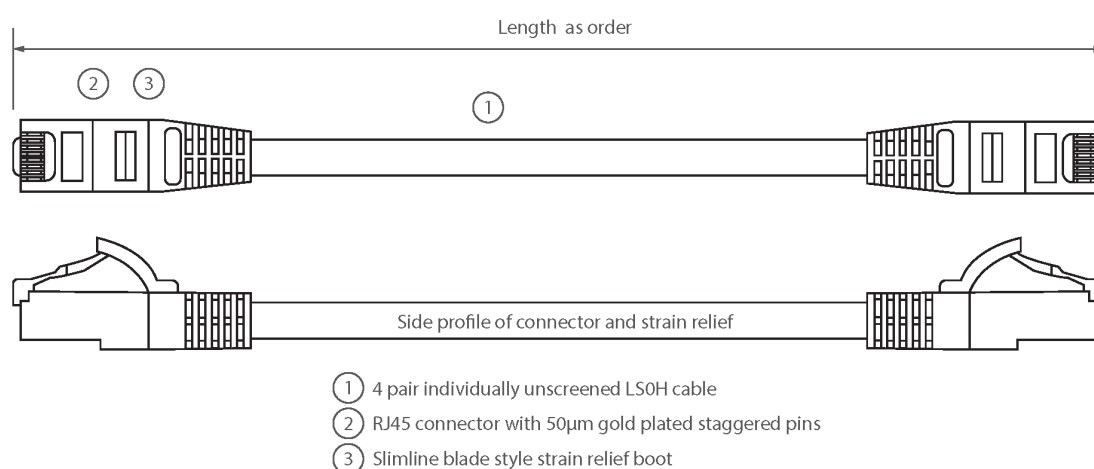

✘ Choice of colours, individually packaged

✘ Blade style 'slimline' moulded strain relief boot with clip protector

✘ LSOH outer sheath

✘ CIBSE TM65 Embodied Carbon: 2.668 kg CO2e

Product Overview

Excel Category 5e U/UTP Patch Leads are manufactured and tested to ISO11801 Category 5e and EIA/TIA 568 standards.

Each cable consists of 8 colour coded stranded 24AWG conductors twisted together to form 4 pairs with varying lay lengths. Cables are fitted with plastic strain relief boots, for applications that may require continuous patching or a degree of stress relief applied.

Product Specifications

Feature	Values
Cable type	U/UTP
Category	5E
Length	0.3 m
Type of connector connection 1	RJ45 8(8)
Type of connector connection 2	RJ45 8(8)
Outer sheath colour	Black
Strain relief boot	Moulded-on
Lockable	no
Strain relief boot colour	Black

Excel Cat5e Patch Lead U/UTP Unshielded LSOH Blade Booted 0.3 m Black (10-Pack)

Item Code: BB0.3MPLBK-10

Flame retardant version	yes
Cable construction	1x4
AWG-size	24
Pin assignment	1:1

Product drawing

Standards