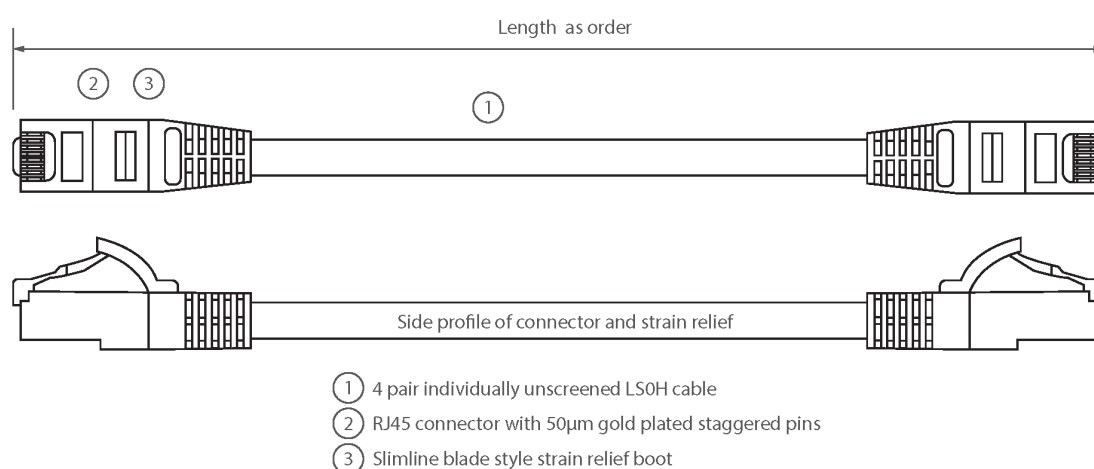

✘ Choice of colours, individually packaged

✘ Blade style 'slimline' moulded strain relief boot with clip protector

✘ LSOH outer sheath

✘ CIBSE TM65 Embodied Carbon: 2.668 kg CO2e

Product Overview

Excel Category 5e U/UTP Patch Leads are manufactured and tested to ISO11801 Category 5e and EIA/TIA 568 standards.

Each cable consists of 8 colour coded stranded 24AWG conductors twisted together to form 4 pairs with varying lay lengths. Cables are fitted with plastic strain relief boots, for applications that may require continuous patching or a degree of stress relief applied.

Product Specifications

Feature	Values
Cable type	U/UTP
Category	5E
Length	0.3 m
Type of connector connection 1	RJ45 8(8)
Type of connector connection 2	RJ45 8(8)
Outer sheath colour	Grey
Strain relief boot	Moulded-on
Lockable	no
Strain relief boot colour	Grey

Excel Cat5e Patch Lead U/UTP Unshielded LSOH Blade Booted 0.3 m Grey (10-Pack)

Item Code: BB0.3MPLGE-10

Flame retardant version	yes
Cable construction	1x4
AWG-size	24
Pin assignment	1:1

Product drawing

Standards