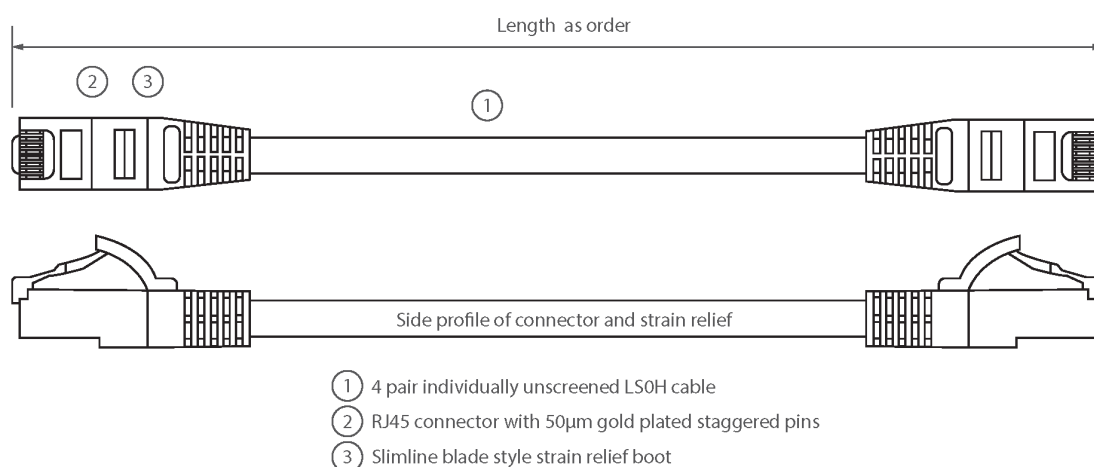

## Product Overview

Excel Category 5e U/UTP Patch Leads are manufactured and tested to ISO11801 Category 5e and EIA/TIA 568 standards.

Each cable consists of 8 colour coded stranded 24AWG conductors twisted together to form 4 pairs with varying lay lengths. Cables are fitted with plastic strain relief boots, for applications that may require continuous patching or a degree of stress relief applied.

## Product Specifications

Feature	Values
Cable type	U/UTP
Category	5E
Length	0.3 m
Type of connector connection 1	RJ45 8(8)
Type of connector connection 2	RJ45 8(8)
Outer sheath colour	Grey
Strain relief boot	Moulded-on
Lockable	no
Strain relief boot colour	Grey

# Excel Cat5e Patch Lead U/UTP Unshielded LSOH Blade Booted 0.3 m Grey (10-Pack)

Item Code: BB0.3MPLGE-10

Flame retardant version	yes
Cable construction	1x4
AWG-size	24
Pin assignment	1:1

## Product drawing