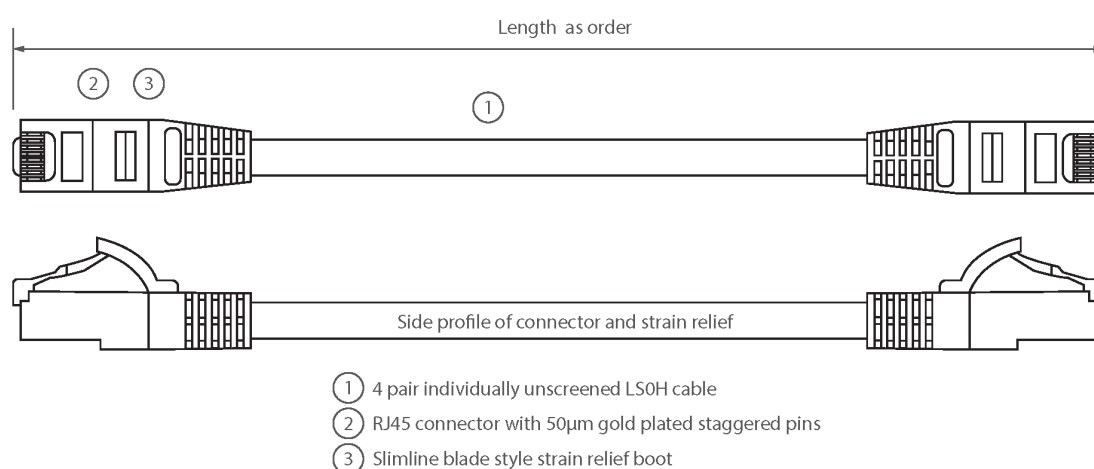

✕ Choice of colours, individually packaged

✕ Blade style 'slimline' moulded strain relief boot with clip protector

✕ LSOH outer sheath

✕ CIBSE TM65 Embodied Carbon: 2.668 kg CO2e

Product Overview

Excel Category 5e U/UTP Patch Leads are manufactured and tested to ISO11801 Category 5e and EIA/TIA 568 standards.

Each cable consists of 8 colour coded stranded 24AWG conductors twisted together to form 4 pairs with varying lay lengths. Cables are fitted with plastic strain relief boots, for applications that may require continuous patching or a degree of stress relief applied.

Product Specifications

Feature	Values
Cable type	U/UTP
Category	5E
Length	0.3 m
Type of connector connection 1	RJ45 8(8)
Type of connector connection 2	RJ45 8(8)
Outer sheath colour	Pink
Strain relief boot	Moulded-on
Lockable	no
Strain relief boot colour	Pink

Excel Cat5e Patch Lead U/UTP Unshielded LSOH Blade Booted 0.3 m Pink (10-Pack)

Item Code: BB0.3MPLPK-10

Flame retardant version	yes
Cable construction	1x4
AWG-size	24
Pin assignment	1:1

Product drawing

Standards