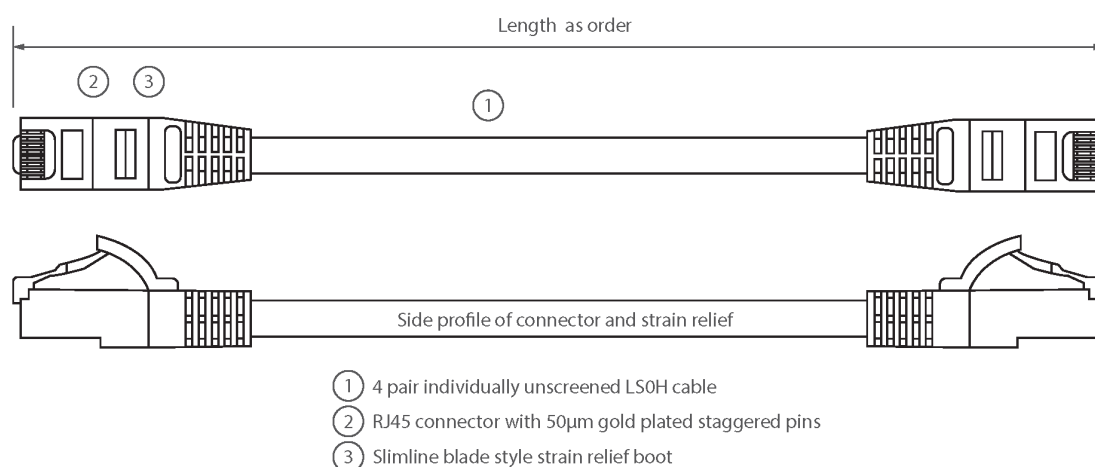

✕ Choice of colours, individually packaged

✕ Blade style 'slimline' moulded strain relief boot with clip protector

✕ LSOH outer sheath

✕ CIBSE TM65 Embodied Carbon: 2.668 kg CO2e

Product Overview

Excel Category 5e U/UTP Patch Leads are manufactured and tested to ISO11801 Category 5e and EIA/TIA 568 standards.

Each cable consists of 8 colour coded stranded 24AWG conductors twisted together to form 4 pairs with varying lay lengths. Cables are fitted with plastic strain relief boots, for applications that may require continuous patching or a degree of stress relief applied.

Product Specifications

Feature	Values
Cable type	U/UTP
Category	5E
Length	0.3 m
Type of connector connection 1	RJ45 8(8)
Type of connector connection 2	RJ45 8(8)
Outer sheath colour	Red
Strain relief boot	Moulded-on
Lockable	no
Strain relief boot colour	Red

Excel Cat5e Patch Lead U/UTP Unshielded LSOH Blade Booted 0.3 m Red (10-Pack)

Item Code: BB0.3MPLRD-10

Flame retardant version	yes
Cable construction	1x4
AWG-size	24
Pin assignment	1:1

Product drawing

Standards