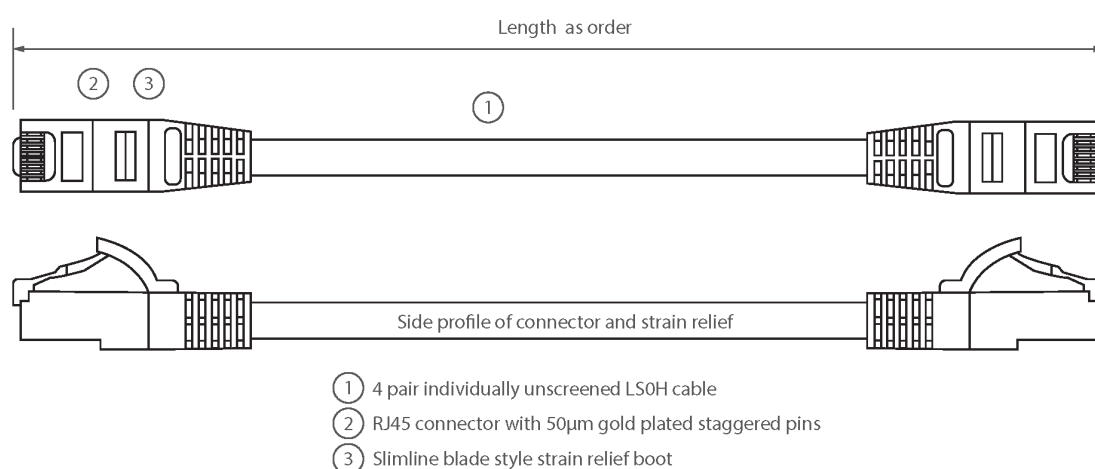

## Product Overview

Excel Category 5e U/UTP Patch Leads are manufactured and tested to ISO11801 Category 5e and EIA/TIA 568 standards.

Each cable consists of 8 colour coded stranded 24AWG conductors twisted together to form 4 pairs with varying lay lengths. Cables are fitted with plastic strain relief boots, for applications that may require continuous patching or a degree of stress relief applied.

## Product Specifications

Feature	Values
Cable type	U/UTP
Category	5E
Length	0.3 m
Type of connector connection 1	RJ45 8(8)
Type of connector connection 2	RJ45 8(8)
Outer sheath colour	Violet
Strain relief boot	Moulded-on
Lockable	no
Strain relief boot colour	Violet

# Excel Cat5e Patch Lead U/UTP Unshielded LSOH Blade Booted 0.3 m Violet (10-Pack)

Item Code: BB0.3MPLVT-10

Flame retardant version	yes
Cable construction	1x4
AWG-size	24
Pin assignment	1:1

## Product drawing