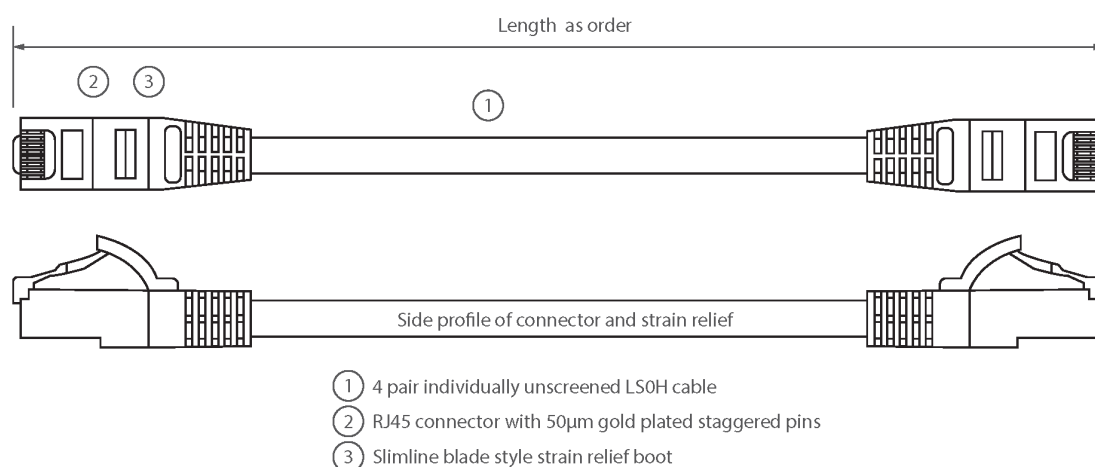

✕ Choice of colours, individually packaged

✕ Blade style 'slimline' moulded strain relief boot with clip protector

✕ LSOH outer sheath

✕ CIBSE TM65 Embodied Carbon: 1.231 kg CO2e

Product Overview

Excel Category 5e U/UTP Patch Leads are manufactured and tested to ISO11801 Category 5e and EIA/TIA 568 standards.

Each cable consists of 8 colour coded stranded 24AWG conductors twisted together to form 4 pairs with varying lay lengths. Cables are fitted with plastic strain relief boots, for applications that may require continuous patching or a degree of stress relief applied.

Product Specifications

Feature	Values
Cable type	U/UTP
Category	5E
Length	0.5 m
Type of connector connection 1	RJ45 8(8)
Type of connector connection 2	RJ45 8(8)
Outer sheath colour	Blue
Strain relief boot	Moulded-on
Lockable	no
Strain relief boot colour	Blue

Excel Cat5e Patch Lead U/UTP Unshielded LSOH Blade Booted 0.5 m Blue (10-Pack)

Item Code: BB0.5MPLBU-10

Flame retardant version	yes
Cable construction	1x4
AWG-size	24
Pin assignment	1:1

Product drawing

Standards