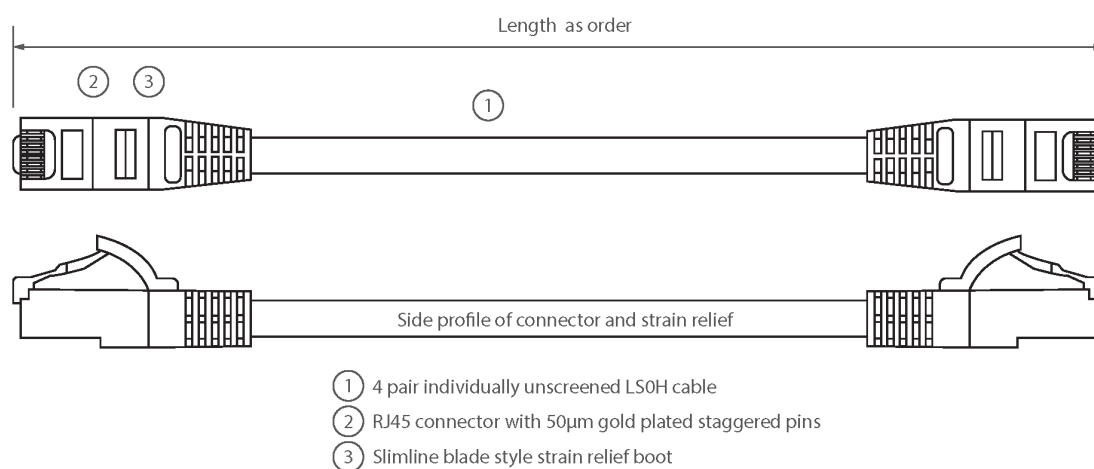

✘ Choice of colours, individually packaged

✘ Blade style 'slimline' moulded strain relief boot with clip protector

✘ LSOH outer sheath

✘ CIBSE TM65 Embodied Carbon: 1.231 kg CO2e

Product Overview

Excel Category 5e U/UTP Patch Leads are manufactured and tested to ISO11801 Category 5e and EIA/TIA 568 standards.

Each cable consists of 8 colour coded stranded 24AWG conductors twisted together to form 4 pairs with varying lay lengths. Cables are fitted with plastic strain relief boots, for applications that may require continuous patching or a degree of stress relief applied.

Product Specifications

Feature	Values
Cable type	U/UTP
Category	5E
Length	0.5 m
Type of connector connection 1	RJ45 8(8)
Type of connector connection 2	RJ45 8(8)
Outer sheath colour	Green
Strain relief boot	Moulded-on
Lockable	no
Strain relief boot colour	Green

Excel Cat5e Patch Lead U/UTP Unshielded LSOH Blade Booted 0.5 m Green (10-Pack)

Item Code: BB0.5MPLGN-10

Flame retardant version	yes
Cable construction	1x4
AWG-size	24
Pin assignment	1:1

Product drawing

Standards