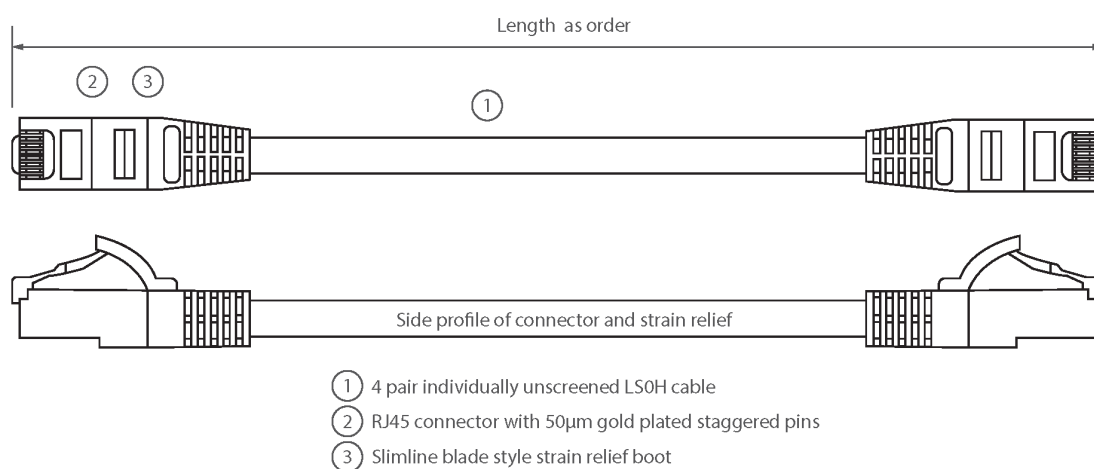

✕ Choice of colours, individually packaged

✕ Blade style 'slimline' moulded strain relief boot with clip protector

✕ LSOH outer sheath

✕ CIBSE TM65 Embodied Carbon: 1.231 kg CO2e

Product Overview

Excel Category 5e U/UTP Patch Leads are manufactured and tested to ISO11801 Category 5e and EIA/TIA 568 standards.

Each cable consists of 8 colour coded stranded 24AWG conductors twisted together to form 4 pairs with varying lay lengths. Cables are fitted with plastic strain relief boots, for applications that may require continuous patching or a degree of stress relief applied.

Product Specifications

Feature	Values
Cable type	U/UTP
Category	5E
Length	0.5 m
Type of connector connection 1	RJ45 8(8)
Type of connector connection 2	RJ45 8(8)
Outer sheath colour	Green
Strain relief boot	Moulded-on
Lockable	no
Strain relief boot colour	Green

Excel Cat5e Patch Lead U/UTP Unshielded LSOH Blade Booted 0.5 m Green (10-Pack)

Item Code: BB0.5MPLGN-10

Flame retardant version	yes
Cable construction	1x4
AWG-size	24
Pin assignment	1:1

Product drawing

Standards