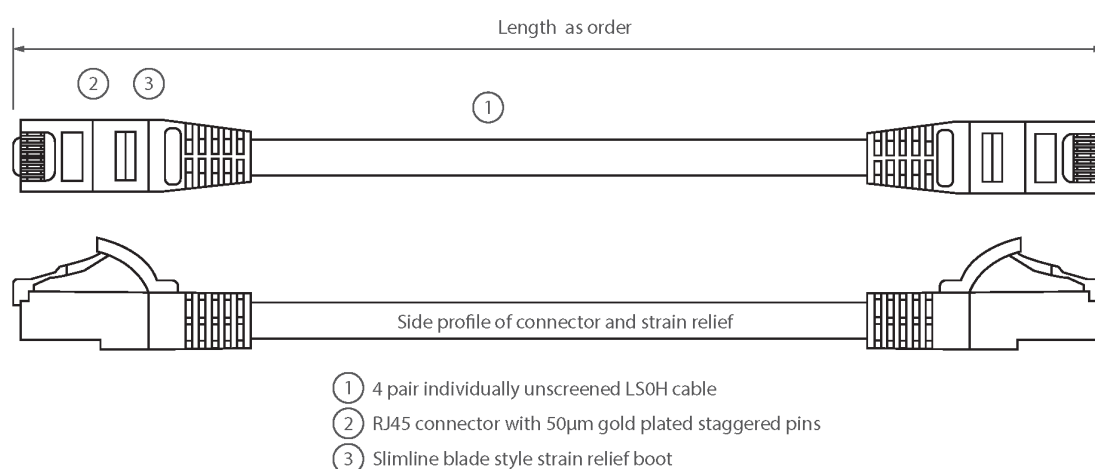

✕ Choice of colours, individually packaged

✕ Blade style 'slimline' moulded strain relief boot with clip protector

✕ LSOH outer sheath

✕ CIBSE TM65 Embodied Carbon: 1.231 kg CO2e

Product Overview

Excel Category 5e U/UTP Patch Leads are manufactured and tested to ISO11801 Category 5e and EIA/TIA 568 standards.

Each cable consists of 8 colour coded stranded 24AWG conductors twisted together to form 4 pairs with varying lay lengths. Cables are fitted with plastic strain relief boots, for applications that may require continuous patching or a degree of stress relief applied.

Product Specifications

Feature	Values
Cable type	U/UTP
Category	5E
Length	0.5 m
Type of connector connection 1	RJ45 8(8)
Type of connector connection 2	RJ45 8(8)
Outer sheath colour	Green
Strain relief boot	Moulded-on
Lockable	no
Strain relief boot colour	Green

Excel Cat5e Patch Lead U/UTP Unshielded LSOH Blade Booted 0.5 m Green (10-Pack)

Item Code: BB0.5MPLGN-10

Flame retardant version	yes
Cable construction	1x4
AWG-size	24
Pin assignment	1:1

Product drawing

Standards