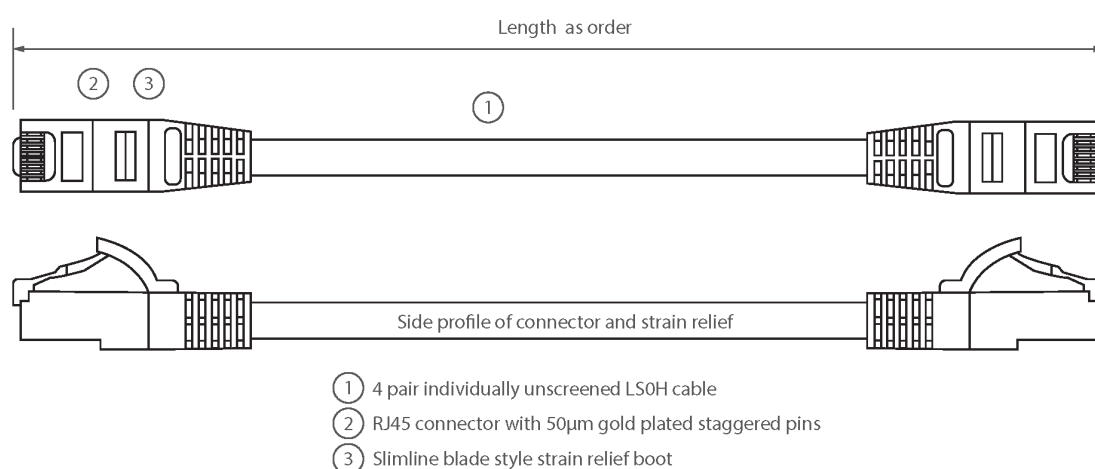

✘ Choice of colours, individually packaged

✘ Blade style 'slimline' moulded strain relief boot with clip protector

✘ LSOH outer sheath

✘ CIBSE TM65 Embodied Carbon: 1.231 kg CO2e

Product Overview

Excel Category 5e U/UTP Patch Leads are manufactured and tested to ISO11801 Category 5e and EIA/TIA 568 standards.

Each cable consists of 8 colour coded stranded 24AWG conductors twisted together to form 4 pairs with varying lay lengths. Cables are fitted with plastic strain relief boots, for applications that may require continuous patching or a degree of stress relief applied.

Product Specifications

Feature	Values
Cable type	U/UTP
Category	5E
Length	0.5 m
Type of connector connection 1	RJ45 8(8)
Type of connector connection 2	RJ45 8(8)
Outer sheath colour	Green
Strain relief boot	Moulded-on
Lockable	no
Strain relief boot colour	Green

Excel Cat5e Patch Lead U/UTP Unshielded LSOH Blade Booted 0.5 m Green (10-Pack)

Item Code: BB0.5MPLGN-10

Flame retardant version	yes
Cable construction	1x4
AWG-size	24
Pin assignment	1:1

Product drawing

Standards