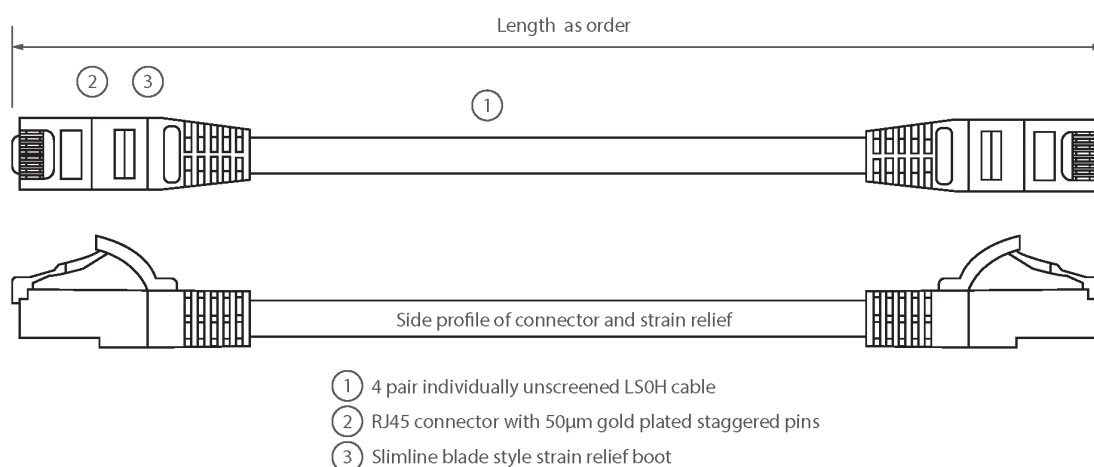

## Product Overview

Excel Category 5e U/UTP Patch Leads are manufactured and tested to ISO11801 Category 5e and EIA/TIA 568 standards.

Each cable consists of 8 colour coded stranded 24AWG conductors twisted together to form 4 pairs with varying lay lengths. Cables are fitted with plastic strain relief boots, for applications that may require continuous patching or a degree of stress relief applied.

## Product Specifications

Feature	Values
Cable type	U/UTP
Category	5E
Length	0.5 m
Type of connector connection 1	RJ45 8(8)
Type of connector connection 2	RJ45 8(8)
Outer sheath colour	Violet
Strain relief boot	Moulded-on
Lockable	no
Strain relief boot colour	Violet

# Excel Cat5e Patch Lead U/UTP Unshielded LSOH Blade Booted 0.5 m Violet (10-Pack)

Item Code: BB0.5MPLVT-10

Flame retardant version	yes
Cable construction	1x4
AWG-size	24
Pin assignment	1:1

## Product drawing