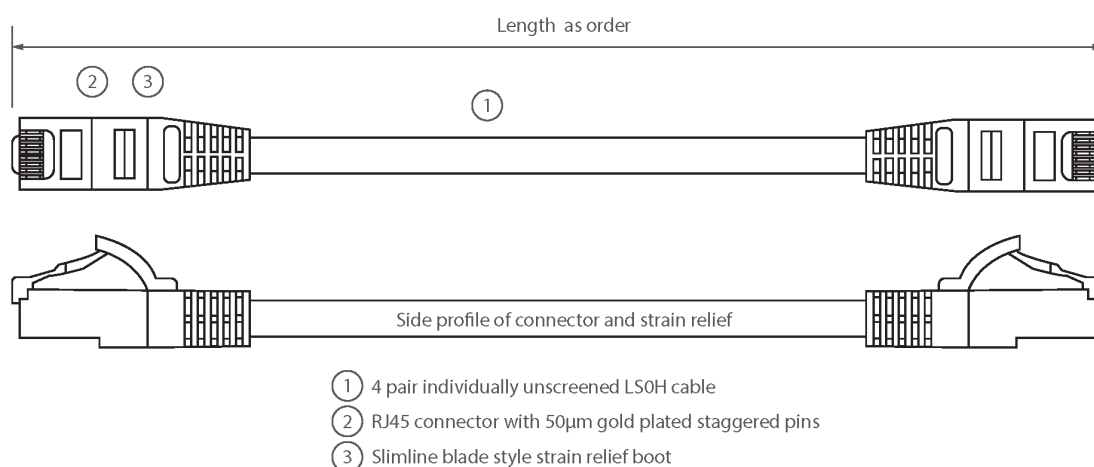

✕ Choice of colours, individually packaged

✕ Blade style 'slimline' moulded strain relief boot with clip protector

✕ LSOH outer sheath

✕ CIBSE TM65 Embodied Carbon: 1.231 kg CO2e

Product Overview

Excel Category 5e U/UTP Patch Leads are manufactured and tested to ISO11801 Category 5e and EIA/TIA 568 standards.

Each cable consists of 8 colour coded stranded 24AWG conductors twisted together to form 4 pairs with varying lay lengths. Cables are fitted with plastic strain relief boots, for applications that may require continuous patching or a degree of stress relief applied.

Product Specifications

Feature	Values
Cable type	U/UTP
Category	5E
Length	0.5 m
Type of connector connection 1	RJ45 8(8)
Type of connector connection 2	RJ45 8(8)
Outer sheath colour	Violet
Strain relief boot	Moulded-on
Lockable	no
Strain relief boot colour	Violet

Excel Cat5e Patch Lead U/UTP Unshielded LSOH Blade Booted 0.5 m Violet (10-Pack)

Item Code: BB0.5MPLVT-10

Flame retardant version	yes
Cable construction	1x4
AWG-size	24
Pin assignment	1:1

Product drawing