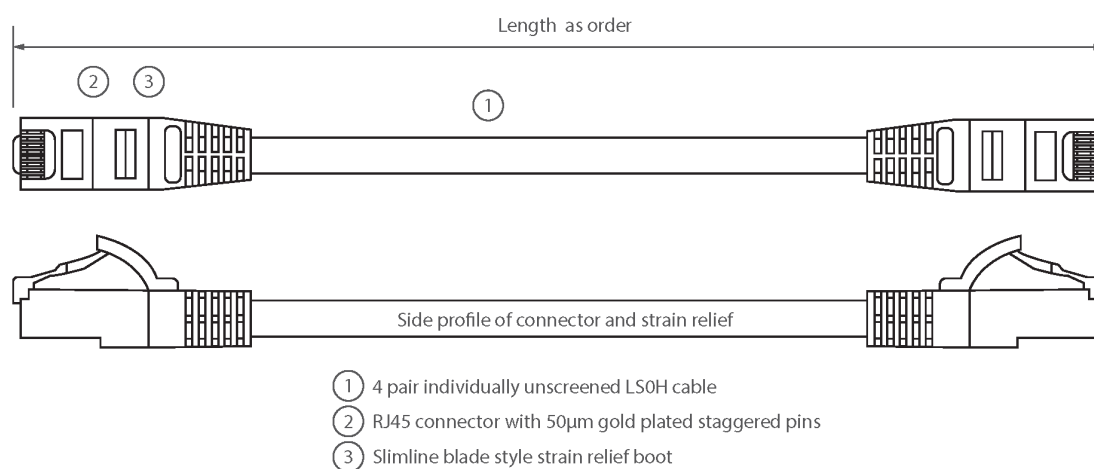

Each cable consists of 8 colour coded stranded 24AWG conductors twisted together to form 4 pairs with varying lay lengths. Cables are fitted with plastic strain relief boots, for applications that may require continuous patching or a degree of stress relief applied.

Product Specifications

Feature	Values
Cable type	U/UTP
Category	5E
Length	0.75 m
Type of connector connection 1	RJ45 8(8)
Type of connector connection 2	RJ45 8(8)
Outer sheath colour	Black
Strain relief boot	Moulded-on
Lockable	no
Strain relief boot colour	Black

Excel Cat5e Patch Lead U/UTP Unshielded LSOH Blade Booted 0.75 m Black

Item Code: BB0.75MPLBK

Flame retardant version	yes
Cable construction	1x4
AWG-size	24
Pin assignment	1:1

Product drawing

Standards

Applicable standard	Detail
ISO/IEC 11801-1:2017	Information technology - Generic cabling for customer premises: Part 1 General Requirements
EN 50173-1:2018	Information technology. Generic cabling systems - General requirements
ANSI/TIA 568-2.D	Balanced Twisted-Pair Telecommunications Cabling and Components Standards
IEC 61156-5:2009+AMD1:2012 CSV	Multicore and symmetrical pair/quad cables for digital communications - Part 5: Symmetrical pair/quad cables with transmission characteristics up to 1 000 MHz - Horizontal floor wiring - Sectional specification
IEC 60332-1-2:2004	Tests on electric and optical fibre cables under fire conditions. Test for vertical flame propagation for a single insulated wire or cable. Procedure for 1 kW pre-mixed flame
EN 50399:2011+A1:2016	Common test methods for cables under fire conditions.