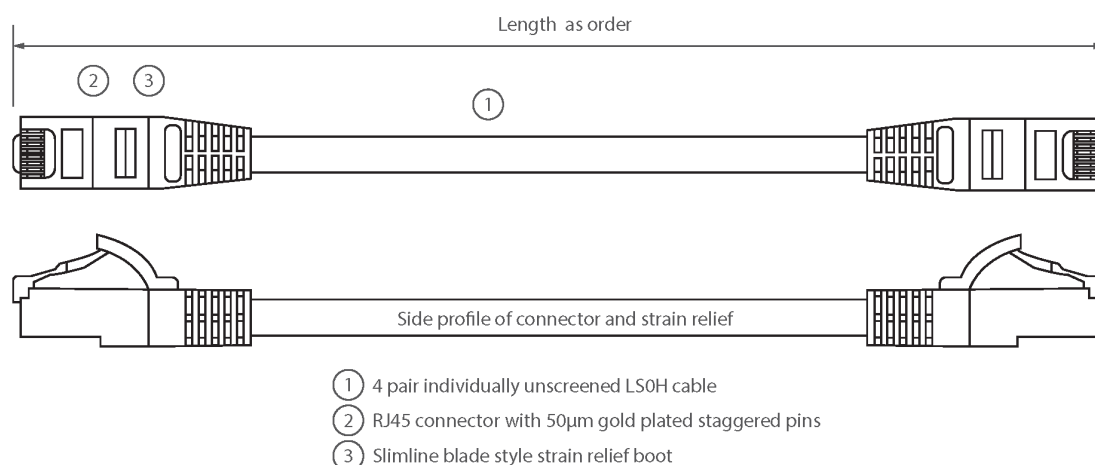

Excel Cat5e Patch Lead U/UTP Unshielded LSOH Blade Booted 0.75 m Blue

Item Code: BB0.75MPLBU

excel
without compromise.

Strain relief boot colour	Blue
Flame retardant version	yes
Cable construction	1x4
AWG-size	24
Pin assignment	1:1

Product drawing

Standards

Applicable standard	Detail
ISO/IEC 11801-1:2017	Information technology - Generic cabling for customer premises: Part 1 General Requirements
EN 50173-1:2018	Information technology. Generic cabling systems - General requirements
ANSI/TIA 568-2.D	Balanced Twisted-Pair Telecommunications Cabling and Components Standards
IEC 61156-5:2009+AMD1:2012 CSV	Multicore and symmetrical pair/quad cables for digital communications - Part 5: Symmetrical pair/quad cables with transmission characteristics up to 1 000 MHz - Horizontal floor wiring - Sectional specification
IEC 60332-1-2:2004	Tests on electric and optical fibre cables under fire conditions. Test for vertical flame propagation for a single insulated wire or cable. Procedure for 1 kW pre-mixed flame