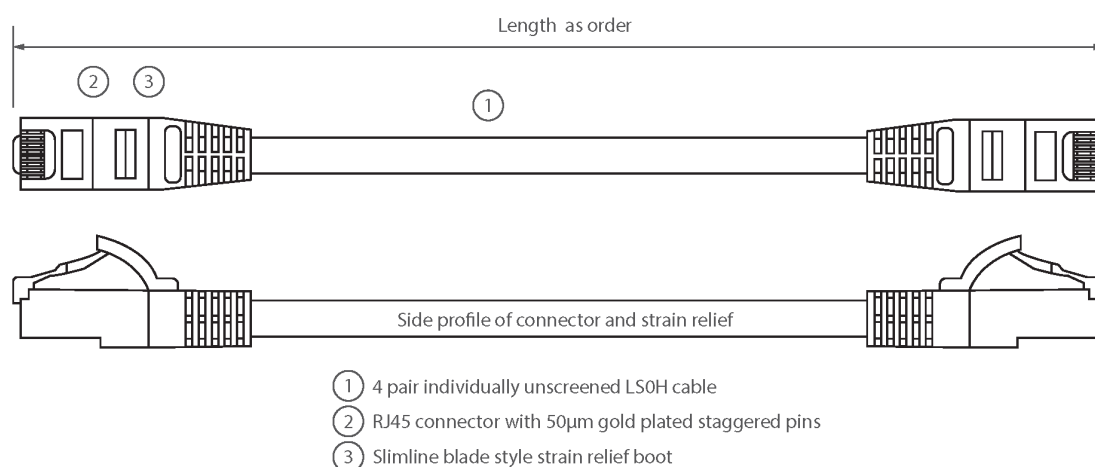

✕ Blade style 'slimline' moulded strain relief boot with clip protector

✕ LSOH outer sheath

✕ CIBSE TM65 Embodied Carbon: 0.177 kg CO2e

Product Overview

Excel Category 5e U/UTP Patch Leads are manufactured and tested to ISO11801 Category 5e and EIA/TIA 568 standards.

Each cable consists of 8 colour coded stranded 24AWG conductors twisted together to form 4 pairs with varying lay lengths. Cables are fitted with plastic strain relief boots, for applications that may require continuous patching or a degree of stress relief applied.

Product Specifications

Feature	Values
Cable type	U/UTP
Category	5E
Length	0.75 m
Type of connector connection 1	RJ45 8(8)
Type of connector connection 2	RJ45 8(8)
Outer sheath colour	Blue
Strain relief boot	Moulded-on
Lockable	no
Strain relief boot colour	Blue

Excel Cat5e Patch Lead U/UTP Unshielded LSOH Blade Booted 0.75 m Blue

Item Code: BB0.75MPLBU

excel
without compromise.

Flame retardant version	yes
Cable construction	1x4
AWG-size	24
Pin assignment	1:1

Product drawing