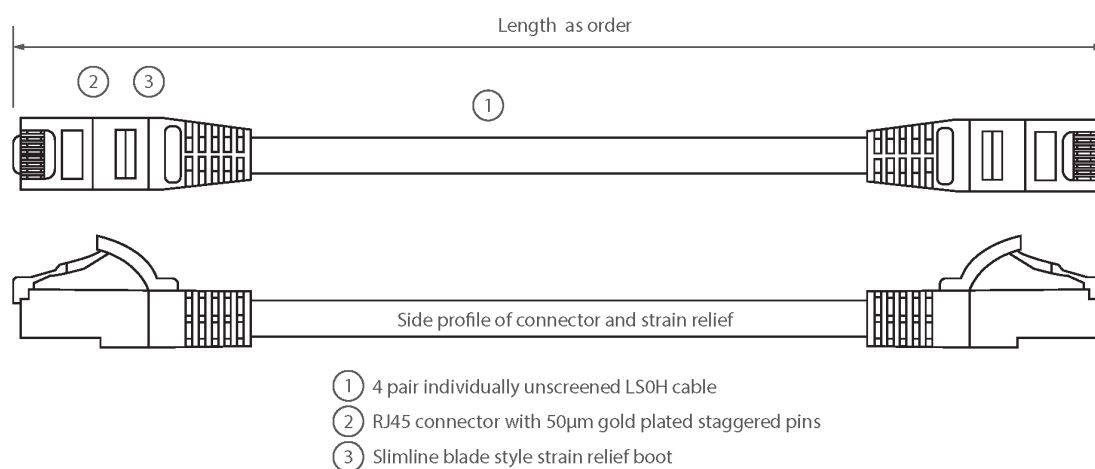

✕ Choice of colours, individually packaged

✕ Blade style 'slimline' moulded strain relief boot with clip protector

✕ LS0H outer sheath

✕ CIBSE TM65 Embodied Carbon: 1.767 kg CO2e

Product Overview

Excel Category 5e U/UTP Patch Leads are manufactured and tested to ISO11801 Category 5e and EIA/TIA 568 standards.

Each cable consists of 8 colour coded stranded 24AWG conductors twisted together to form 4 pairs with varying lay lengths. Cables are fitted with plastic strain relief boots, for applications that may require continuous patching or a degree of stress relief applied.

Product Specifications

Feature	Values
Cable type	U/UTP
Category	5E
Length	0.75 m
Type of connector connection 1	RJ45 8(8)
Type of connector connection 2	RJ45 8(8)
Outer sheath colour	Grey
Strain relief boot	Moulded-on
Lockable	no
Strain relief boot colour	Grey

Excel Cat5e Patch Lead U/UTP Unshielded LS0H Blade Booted 0.75m Grey (10-Pack)

Item Code: BB0.75MPLGE-10

Flame retardant version	yes
Cable construction	1x4
AWG-size	24
Pin assignment	1:1

Product drawing

Standards