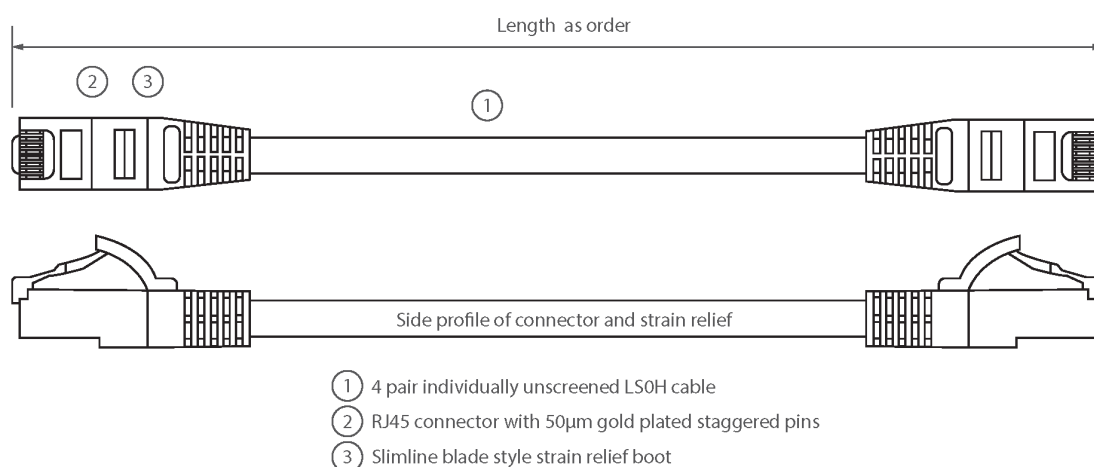

✕ Choice of colours, individually packaged

✕ Blade style 'slimline' moulded strain relief boot with clip protector

✕ LS0H outer sheath

✕ CIBSE TM65 Embodied Carbon: 1.767 kg CO2e

Product Overview

Excel Category 5e U/UTP Patch Leads are manufactured and tested to ISO11801 Category 5e and EIA/TIA 568 standards.

Each cable consists of 8 colour coded stranded 24AWG conductors twisted together to form 4 pairs with varying lay lengths. Cables are fitted with plastic strain relief boots, for applications that may require continuous patching or a degree of stress relief applied.

Product Specifications

Feature	Values
Cable type	U/UTP
Category	5E
Length	0.75 m
Type of connector connection 1	RJ45 8(8)
Type of connector connection 2	RJ45 8(8)
Outer sheath colour	Grey
Strain relief boot	Moulded-on
Lockable	no
Strain relief boot colour	Grey

Excel Cat5e Patch Lead U/UTP Unshielded LS0H Blade Booted 0.75m Grey (10-Pack)

Item Code: BB0.75MPLGE-10

Flame retardant version	yes
Cable construction	1x4
AWG-size	24
Pin assignment	1:1

Product drawing

Standards