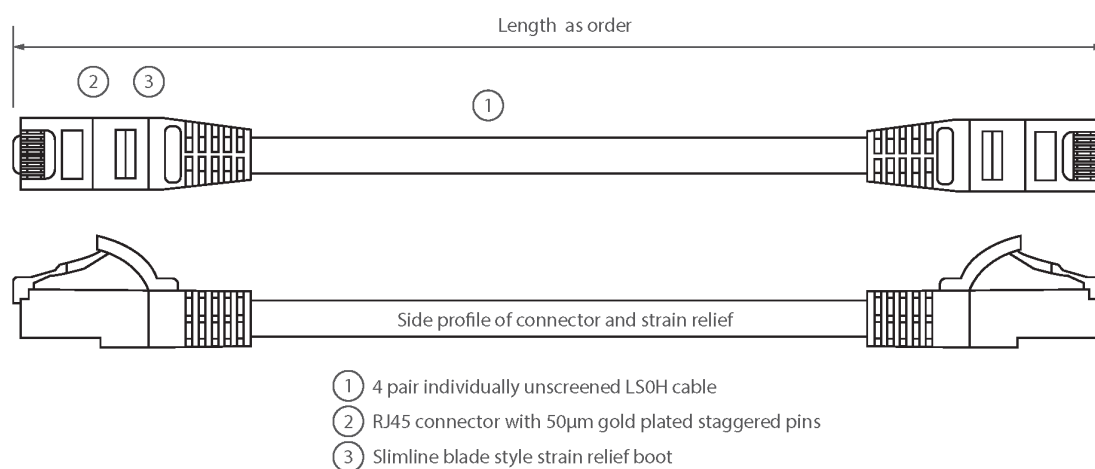

Each cable consists of 8 colour coded stranded 24AWG conductors twisted together to form 4 pairs with varying lay lengths. Cables are fitted with plastic strain relief boots, for applications that may require continuous patching or a degree of stress relief applied.

Product Specifications

Feature	Values
Cable type	U/UTP
Category	5E
Length	0.75 m
Type of connector connection 1	RJ45 8(8)
Type of connector connection 2	RJ45 8(8)
Outer sheath colour	Green
Strain relief boot	Moulded-on
Lockable	no
Strain relief boot colour	Green

Excel Cat5e Patch Lead U/UTP Unshielded LSOH Blade Booted 0.75 m Green

Item Code: BB0.75MPLGN

Flame retardant version	yes
Cable construction	1x4
AWG-size	24
Pin assignment	1:1

Product drawing

Standards

Applicable standard	Detail
ISO/IEC 11801-1:2017	Information technology - Generic cabling for customer premises: Part 1 General Requirements
EN 50173-1:2018	Information technology. Generic cabling systems - General requirements
ANSI/TIA 568-2.D	Balanced Twisted-Pair Telecommunications Cabling and Components Standards
IEC 61156-5:2009+AMD1:2012 CSV	Multicore and symmetrical pair/quad cables for digital communications - Part 5: Symmetrical pair/quad cables with transmission characteristics up to 1 000 MHz - Horizontal floor wiring - Sectional specification
IEC 60332-1-2:2004	Tests on electric and optical fibre cables under fire conditions. Test for vertical flame propagation for a single insulated wire or cable. Procedure for 1 kW pre-mixed flame
EN 50399:2011+A1:2016	Common test methods for cables under fire conditions.