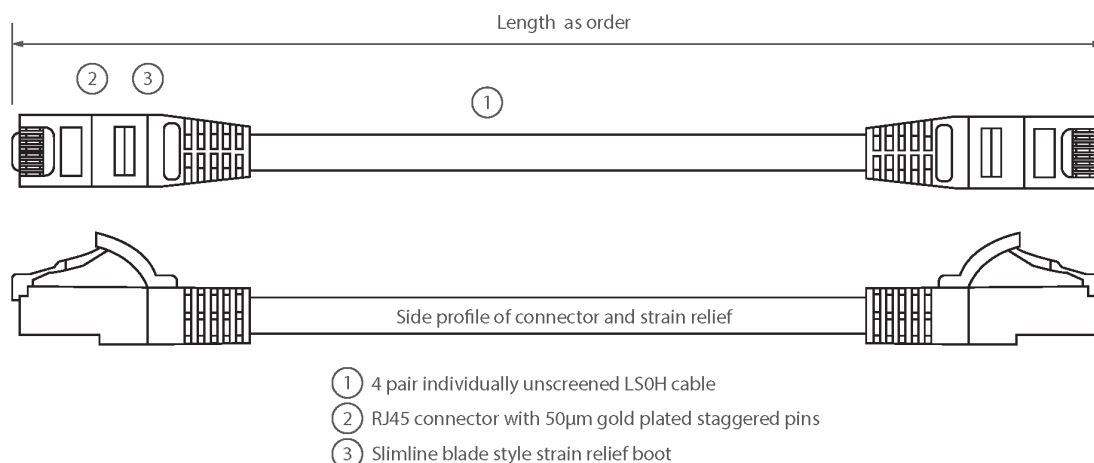

## Product Overview

Excel Category 5e U/UTP Patch Leads are manufactured and tested to ISO11801 Category 5e and EIA/TIA 568 standards.

Each cable consists of 8 colour coded stranded 24AWG conductors twisted together to form 4 pairs with varying lay lengths. Cables are fitted with plastic strain relief boots, for applications that may require continuous patching or a degree of stress relief applied.

## Product Specifications

| Feature                        | Values     |
|--------------------------------|------------|
| Cable type                     | U/UTP      |
| Category                       | 5E         |
| Length                         | 0.75 m     |
| Type of connector connection 1 | RJ45 8(8)  |
| Type of connector connection 2 | RJ45 8(8)  |
| Outer sheath colour            | Orange     |
| Strain relief boot             | Moulded-on |
| Lockable                       | no         |

## Product drawing