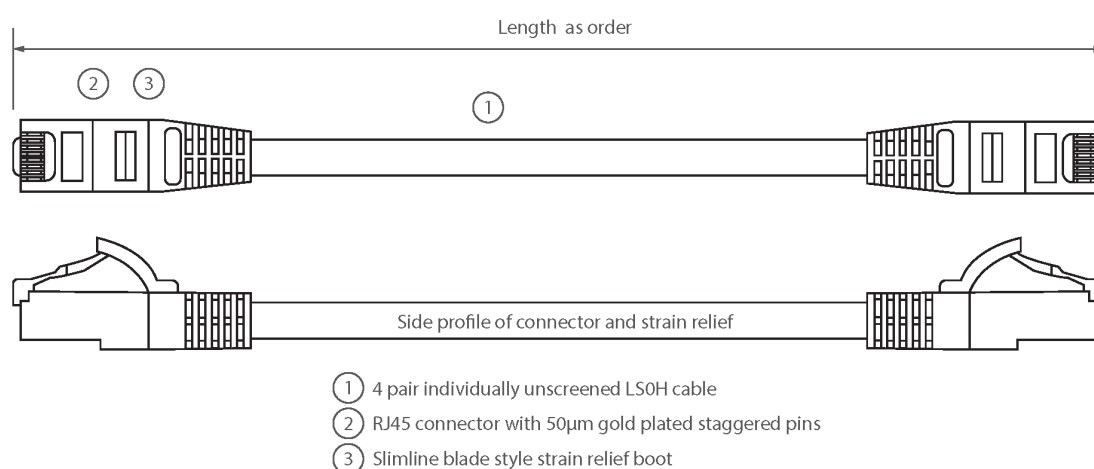

Excel Cat5e Patch Lead U/UTP Unshielded LS0H Blade Booted 0.75m Orange (10-Pack)

Item Code: BB0.75MPLOR-10

excel
without compromise.

Flame retardant version	yes
Cable construction	1x4
AWG-size	24
Pin assignment	1:1

Product drawing

Standards

Applicable standard	Detail
ISO/IEC 11801-1:2017	Information technology - Generic cabling for customer premises: Part 1 General Requirements
EN 50173-1:2018	Information technology. Generic cabling systems - General requirements
ANSI/TIA 568-2.D	Balanced Twisted-Pair Telecommunications Cabling and Components Standards
IEC 61156-5:2009+AMD1:2012 CSV	Multicore and symmetrical pair/quad cables for digital communications - Part 5: Symmetrical pair/quad cables with transmission characteristics up to 1 000 MHz - Horizontal floor wiring - Sectional specification
IEC 60332-1-2:2004	Tests on electric and optical fibre cables under fire conditions. Test for vertical flame propagation for a single insulated wire or cable. Procedure for 1 kW pre-mixed flame
EN 50399:2011+A1:2016	Common test methods for cables under fire conditions.