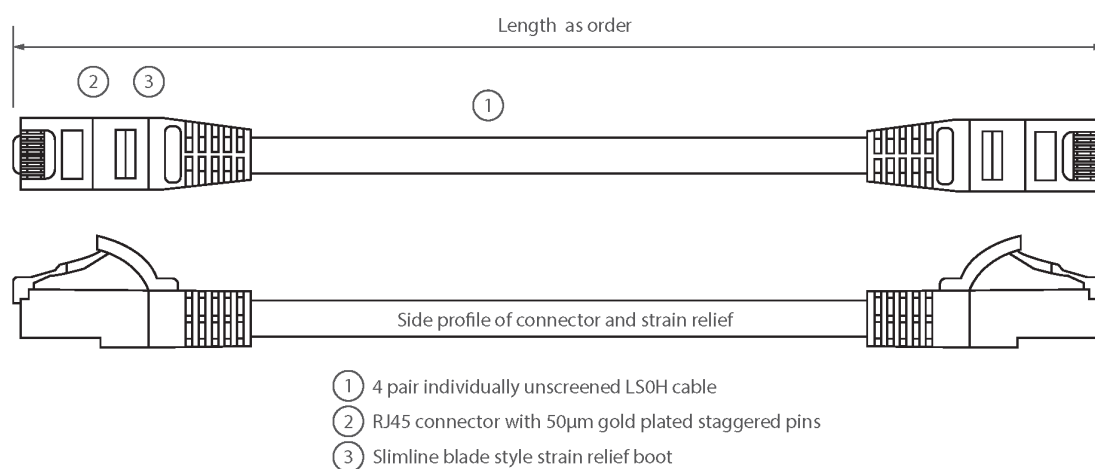

Each cable consists of 8 colour coded stranded 24AWG conductors twisted together to form 4 pairs with varying lay lengths. Cables are fitted with plastic strain relief boots, for applications that may require continuous patching or a degree of stress relief applied.

Product Specifications

Feature	Values
Cable type	U/UTP
Category	5E
Length	0.75 m
Type of connector connection 1	RJ45 8(8)
Type of connector connection 2	RJ45 8(8)
Outer sheath colour	Pink
Strain relief boot	Moulded-on
Lockable	no
Strain relief boot colour	Pink

Excel Cat5e Patch Lead U/UTP Unshielded LSOH Blade Booted 0.75 m Pink

Item Code: BB0.75MPLPK

Flame retardant version	yes
Cable construction	1x4
AWG-size	24
Pin assignment	1:1

Product drawing

Standards

Applicable standard	Detail
ISO/IEC 11801-1:2017	Information technology - Generic cabling for customer premises: Part 1 General Requirements
EN 50173-1:2018	Information technology. Generic cabling systems - General requirements
ANSI/TIA 568-2.D	Balanced Twisted-Pair Telecommunications Cabling and Components Standards
IEC 61156-5:2009+AMD1:2012 CSV	Multicore and symmetrical pair/quad cables for digital communications - Part 5: Symmetrical pair/quad cables with transmission characteristics up to 1 000 MHz - Horizontal floor wiring - Sectional specification
IEC 60332-1-2:2004	Tests on electric and optical fibre cables under fire conditions. Test for vertical flame propagation for a single insulated wire or cable. Procedure for 1 kW pre-mixed flame
EN 50399:2011+A1:2016	Common test methods for cables under fire conditions.