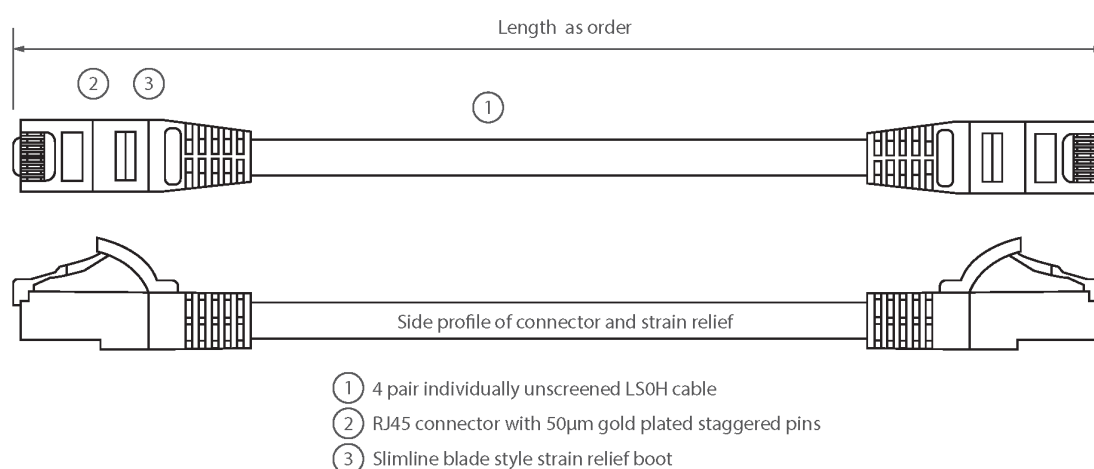

Each cable consists of 8 colour coded stranded 24AWG conductors twisted together to form 4 pairs with varying lay lengths. Cables are fitted with plastic strain relief boots, for applications that may require continuous patching or a degree of stress relief applied.

Product Specifications

Feature	Values
Cable type	U/UTP
Category	5E
Length	0.75 m
Type of connector connection 1	RJ45 8(8)
Type of connector connection 2	RJ45 8(8)
Outer sheath colour	Red
Strain relief boot	Moulded-on
Lockable	no
Strain relief boot colour	Red

Excel Cat5e Patch Lead U/UTP Unshielded LSOH Blade Booted 0.75 m Red

Item Code: BB0.75MPLRD

Flame retardant version	yes
Cable construction	1x4
AWG-size	24
Pin assignment	1:1

Product drawing

Standards

Applicable standard	Detail
ISO/IEC 11801-1:2017	Information technology - Generic cabling for customer premises: Part 1 General Requirements
EN 50173-1:2018	Information technology. Generic cabling systems - General requirements
ANSI/TIA 568-2.D	Balanced Twisted-Pair Telecommunications Cabling and Components Standards
IEC 61156-5:2009+AMD1:2012 CSV	Multicore and symmetrical pair/quad cables for digital communications - Part 5: Symmetrical pair/quad cables with transmission characteristics up to 1 000 MHz - Horizontal floor wiring - Sectional specification
IEC 60332-1-2:2004	Tests on electric and optical fibre cables under fire conditions. Test for vertical flame propagation for a single insulated wire or cable. Procedure for 1 kW pre-mixed flame
EN 50399:2011+A1:2016	Common test methods for cables under fire conditions.