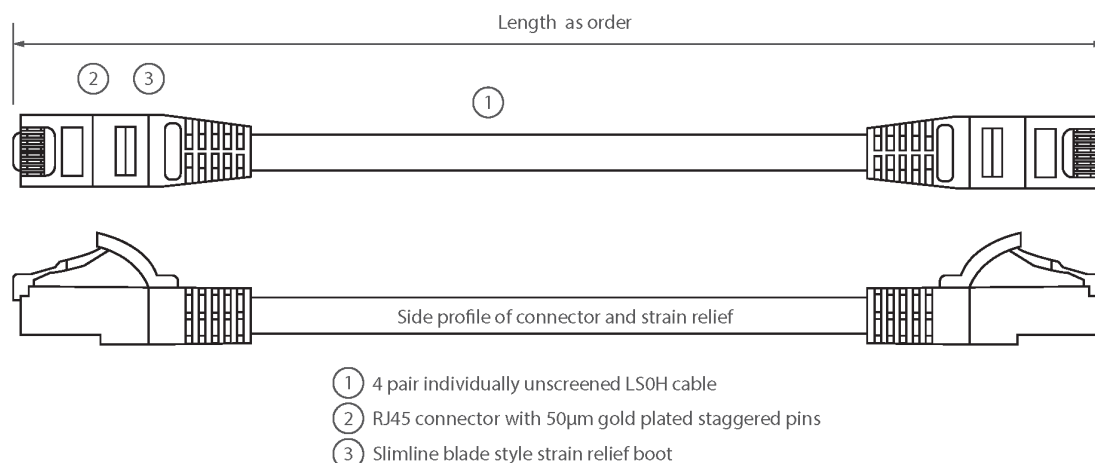

## Product Overview

Excel Category 5e U/UTP Patch Leads are manufactured and tested to ISO11801 Category 5e and EIA/TIA 568 standards.

Each cable consists of 8 colour coded stranded 24AWG conductors twisted together to form 4 pairs with varying lay lengths. Cables are fitted with plastic strain relief boots, for applications that may require continuous patching or a degree of stress relief applied.

## Product Specifications

Feature	Values
Cable type	U/UTP
Category	5E
Length	0.75 m
Type of connector connection 1	RJ45 8(8)
Type of connector connection 2	RJ45 8(8)
Outer sheath colour	Red
Strain relief boot	Moulded-on
Lockable	no

# Excel Cat5e Patch Lead U/UTP Unshielded LSOH Blade Booted 0.75 m Red

Item Code: BB0.75MPLRD

Strain relief boot colour	Red
Flame retardant version	yes
Cable construction	1x4
AWG-size	24
Pin assignment	1:1

## Product drawing