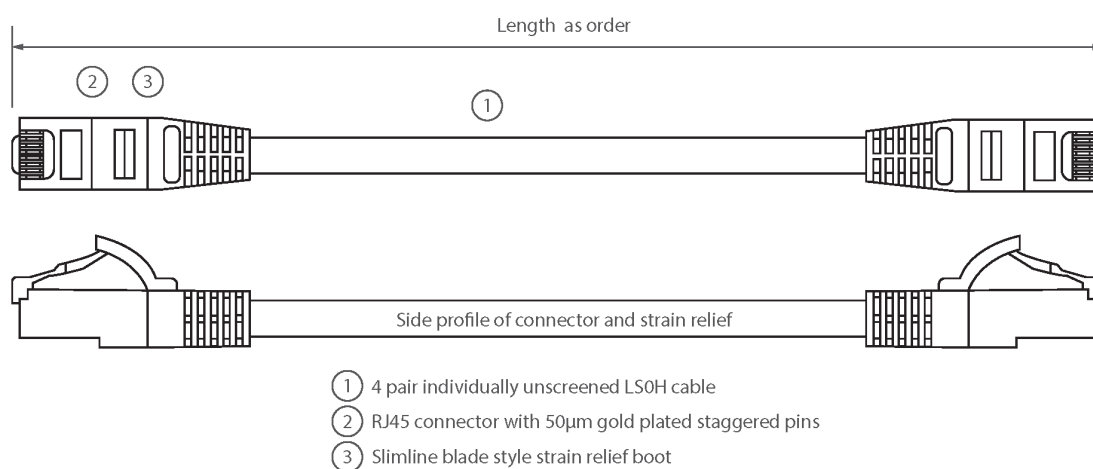

## Product Overview

Excel Category 5e U/UTP Patch Leads are manufactured and tested to ISO11801 Category 5e and EIA/TIA 568 standards.

Each cable consists of 8 colour coded stranded 24AWG conductors twisted together to form 4 pairs with varying lay lengths. Cables are fitted with plastic strain relief boots, for applications that may require continuous patching or a degree of stress relief applied.

## Product Specifications

Feature	Values
Cable type	U/UTP
Category	5E
Length	0.75 m
Type of connector connection 1	RJ45 8(8)
Type of connector connection 2	RJ45 8(8)
Outer sheath colour	Red
Strain relief boot	Moulded-on
Lockable	no
Strain relief boot colour	Red

## Product drawing