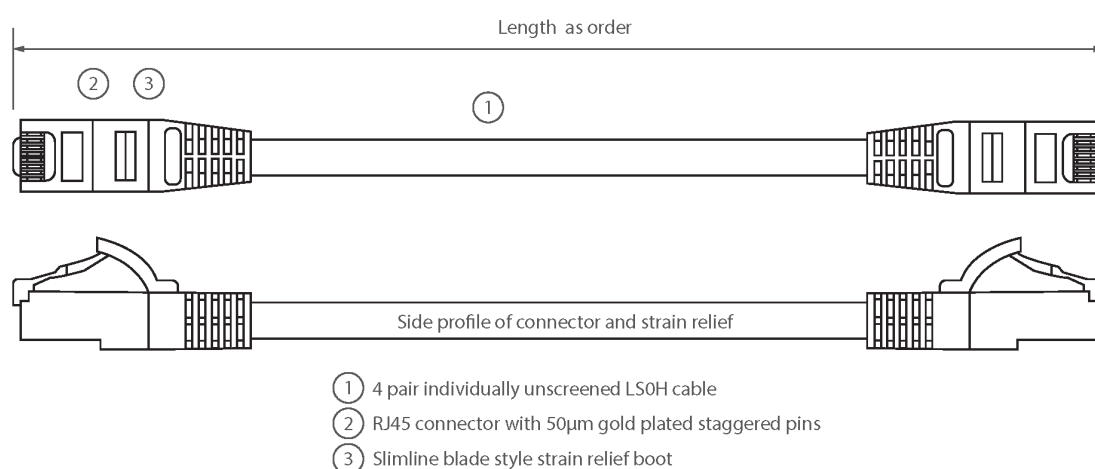

## Product Overview

Excel Category 5e U/UTP Patch Leads are manufactured and tested to ISO11801 Category 5e and EIA/TIA 568 standards.

Each cable consists of 8 colour coded stranded 24AWG conductors twisted together to form 4 pairs with varying lay lengths. Cables are fitted with plastic strain relief boots, for applications that may require continuous patching or a degree of stress relief applied.

## Product Specifications

Feature	Values
Cable type	U/UTP
Category	5E
Length	0.75 m
Type of connector connection 1	RJ45 8(8)
Type of connector connection 2	RJ45 8(8)
Outer sheath colour	White
Strain relief boot	Moulded-on
Lockable	no
Strain relief boot colour	White

# Excel Cat5e Patch Lead U/UTP Unshielded LS0H Blade Booted 0.75m White (10-Pack)

Item Code: BB0.75MPLWT-10

Flame retardant version	yes
Cable construction	1x4
AWG-size	24
Pin assignment	1:1

## Product drawing