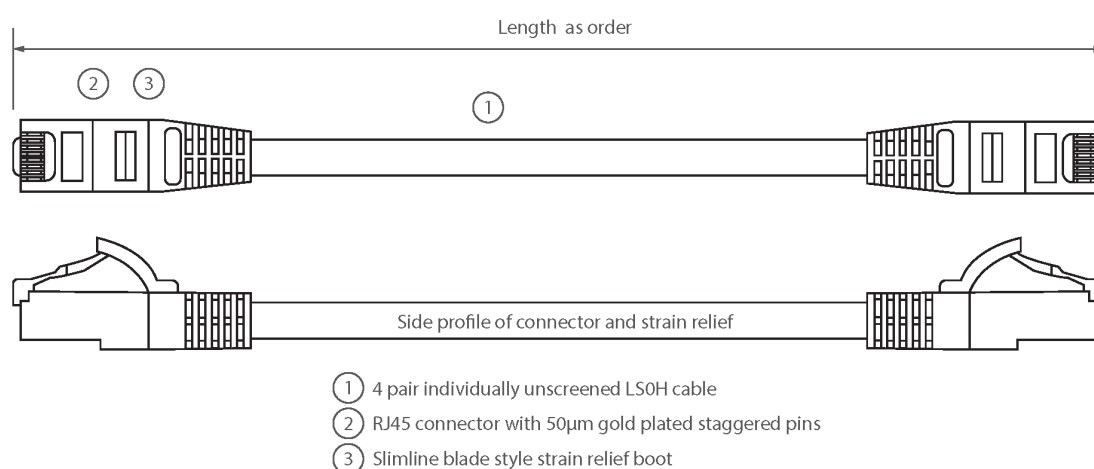

✕ Choice of colours, individually packaged

✕ Blade style 'slimline' moulded strain relief boot with clip protector

✕ LS0H outer sheath

✕ CIBSE TM65 Embodied Carbon: 1.767 kg CO2e

Product Overview

Excel Category 5e U/UTP Patch Leads are manufactured and tested to ISO11801 Category 5e and EIA/TIA 568 standards.

Each cable consists of 8 colour coded stranded 24AWG conductors twisted together to form 4 pairs with varying lay lengths. Cables are fitted with plastic strain relief boots, for applications that may require continuous patching or a degree of stress relief applied.

Product Specifications

Feature	Values
Cable type	U/UTP
Category	5E
Length	0.75 m
Type of connector connection 1	RJ45 8(8)
Type of connector connection 2	RJ45 8(8)
Outer sheath colour	White
Strain relief boot	Moulded-on
Lockable	no
Strain relief boot colour	White

Excel Cat5e Patch Lead U/UTP Unshielded LS0H Blade Booted 0.75m White (10-Pack)

Item Code: BB0.75MPLWT-10

Flame retardant version	yes
Cable construction	1x4
AWG-size	24
Pin assignment	1:1

Product drawing